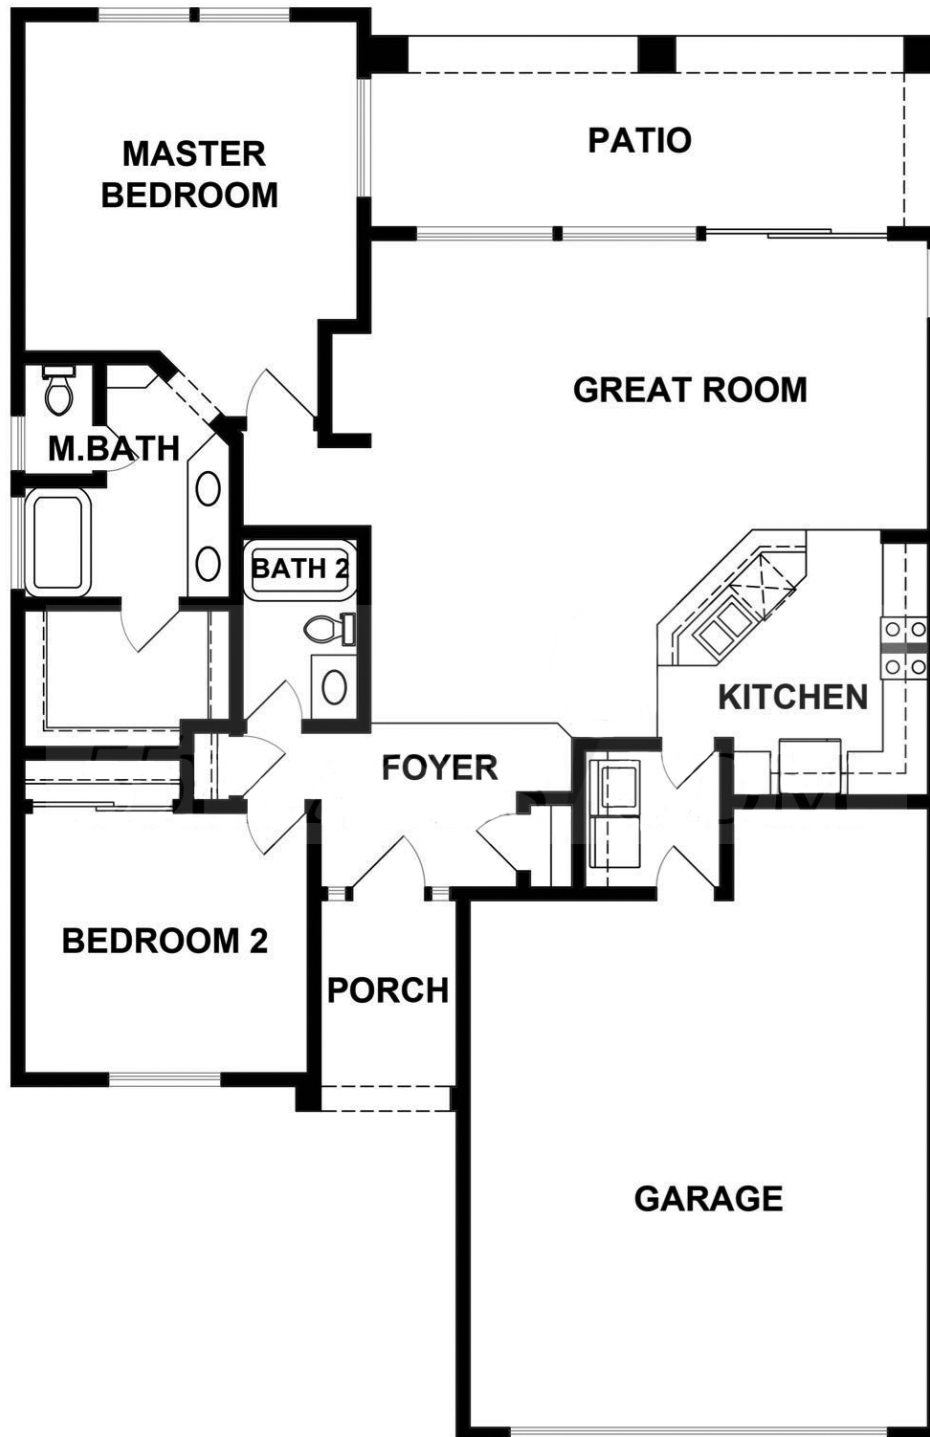

CLARIDGE
SUN CITY – ORO VALLEY
2,011 SQUARE FEET

MICHAEL BRAXTON
SUN CITY NEIGHBORHOOD REALTOR®
CERTIFIED SENIOR/ACTIVE-ADULT REALTY SPECIALIST
520-665-3580 OFFICE 520.833.1404 CELL
MichaelBraxton@LongRealty.com
www.MichaelBraxton.com