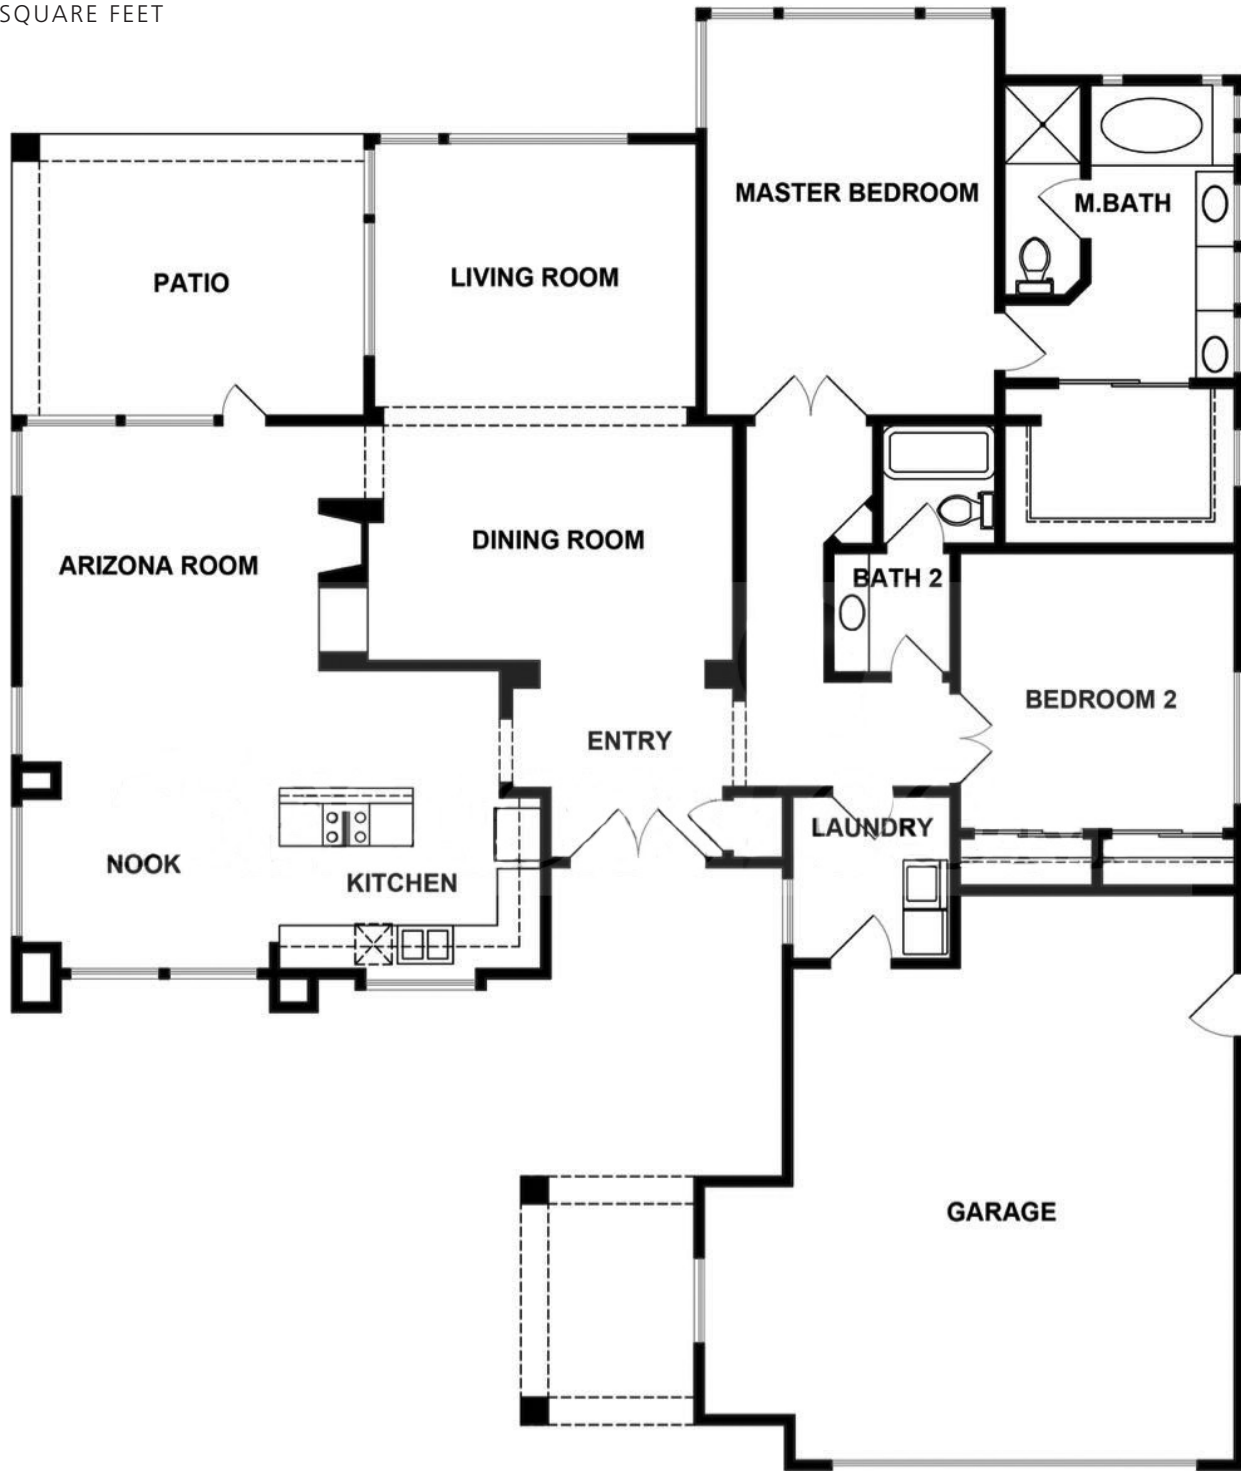

CRESTVIEW SUN CITY – ORO VALLEY

1,870 SQUARE FEET

MICHAEL BRAXTON
SUN CITY NEIGHBORHOOD REALTOR®
CERTIFIED SENIOR/ACTIVE-ADULT REALTY SPECIALIST

520-665-3580 OFFICE 520.833.1404 CELL

MichaelBraxton@LongRealty.com