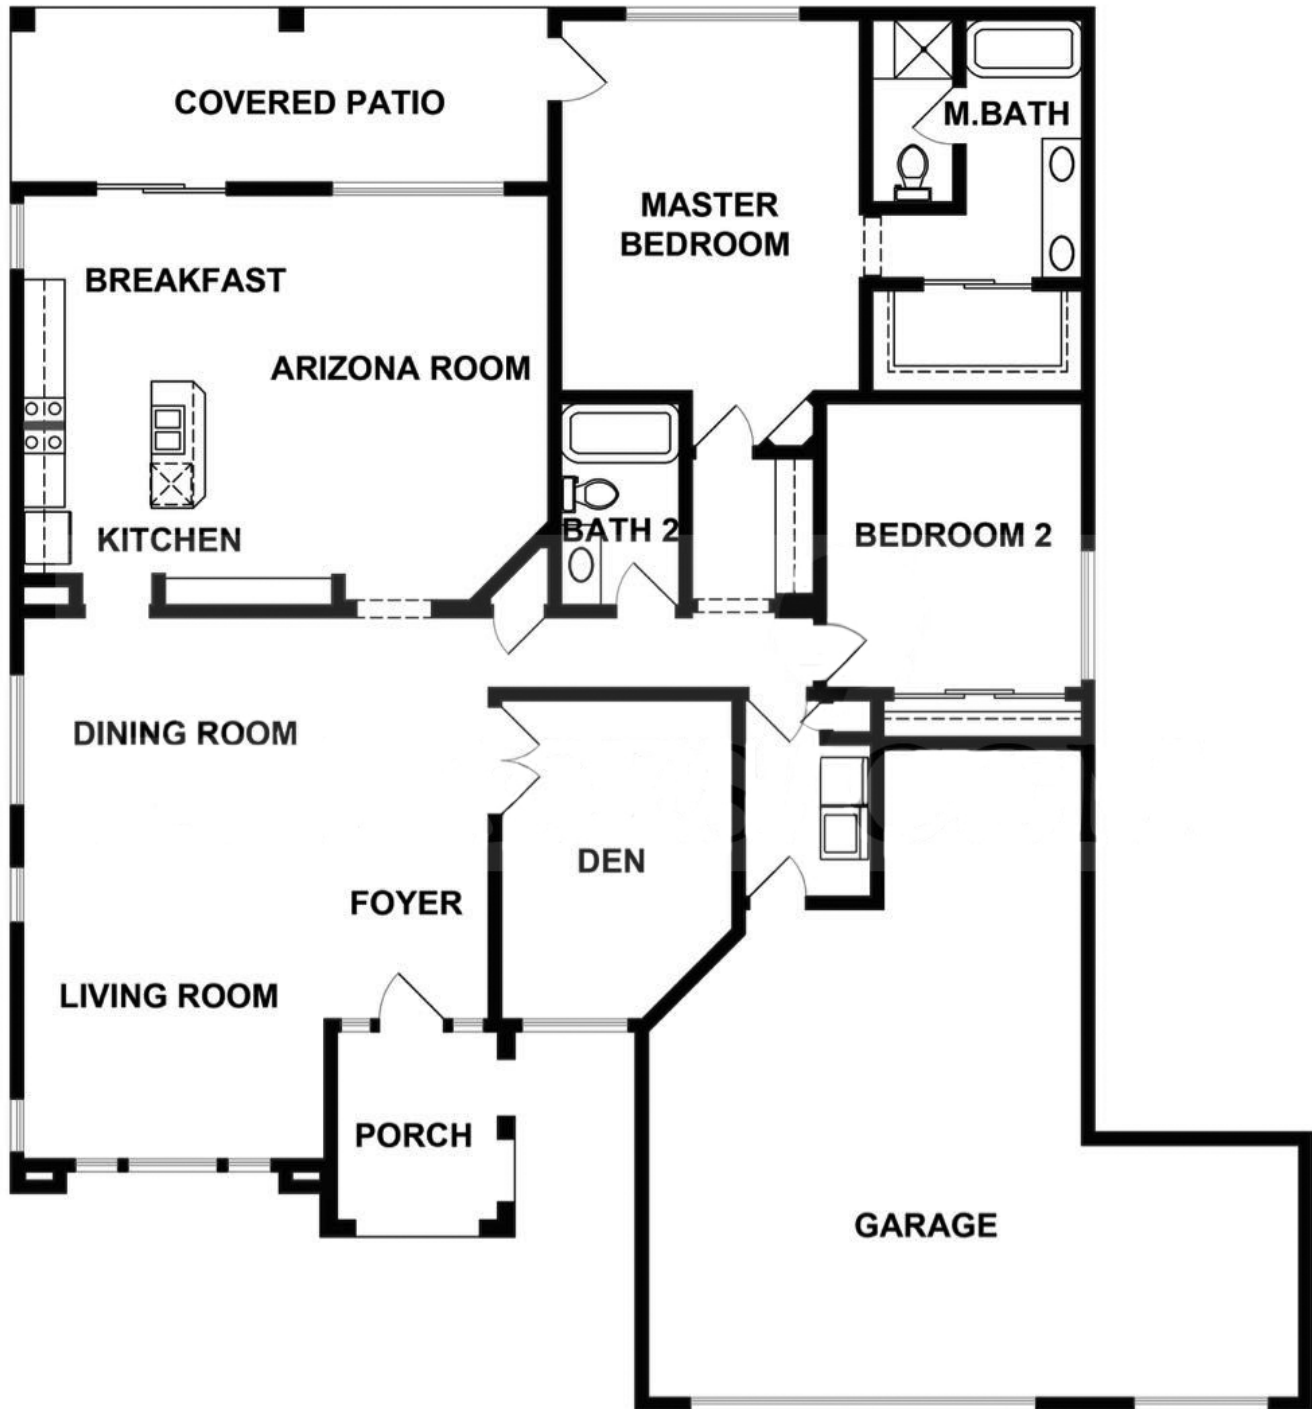

ESSEX SUN CITY – ORO VALLEY

2,086 SQUARE FEET

MICHAEL BRAXTON
SUN CITY NEIGHBORHOOD REALTOR®
CERTIFIED SENIOR/ACTIVE-ADULT REALTY SPECIALIST

520-665-3580 OFFICE 520.833.1404 CELL

MichaelBraxton@LongRealty.com