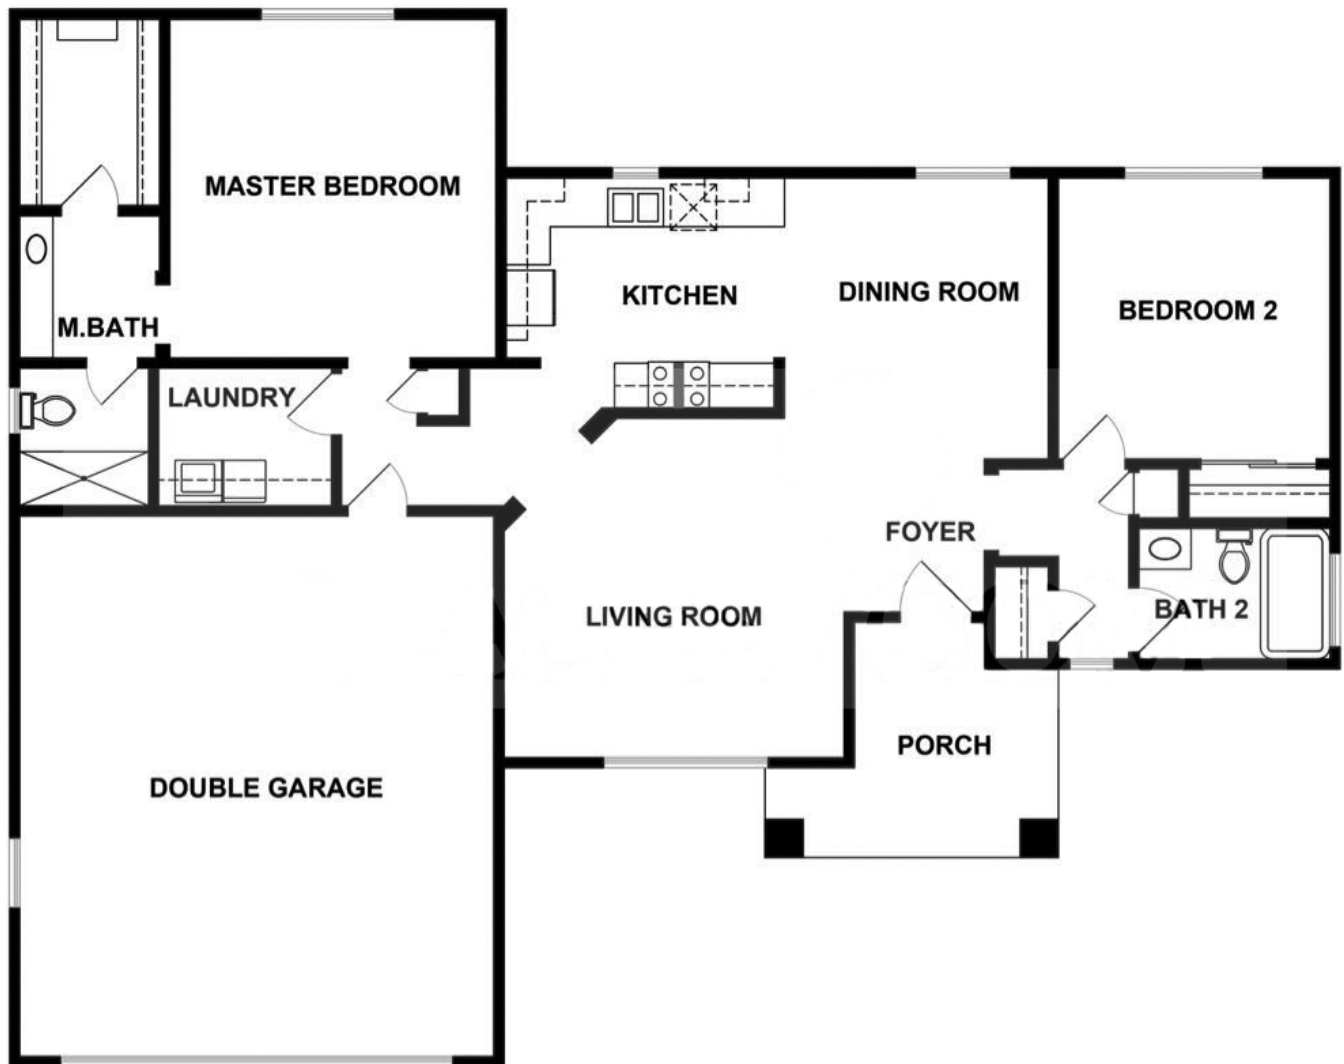

MADERA—EXPANDED SUN CITY – ORO VALLEY

1,779 SQUARE FEET

MICHAEL BRAXTON
SUN CITY NEIGHBORHOOD REALTOR®
CERTIFIED SENIOR/ACTIVE-ADULT REALTY SPECIALIST

520-665-3580 OFFICE 520.833.1404 CELL

MichaelBraxton@LongRealty.com