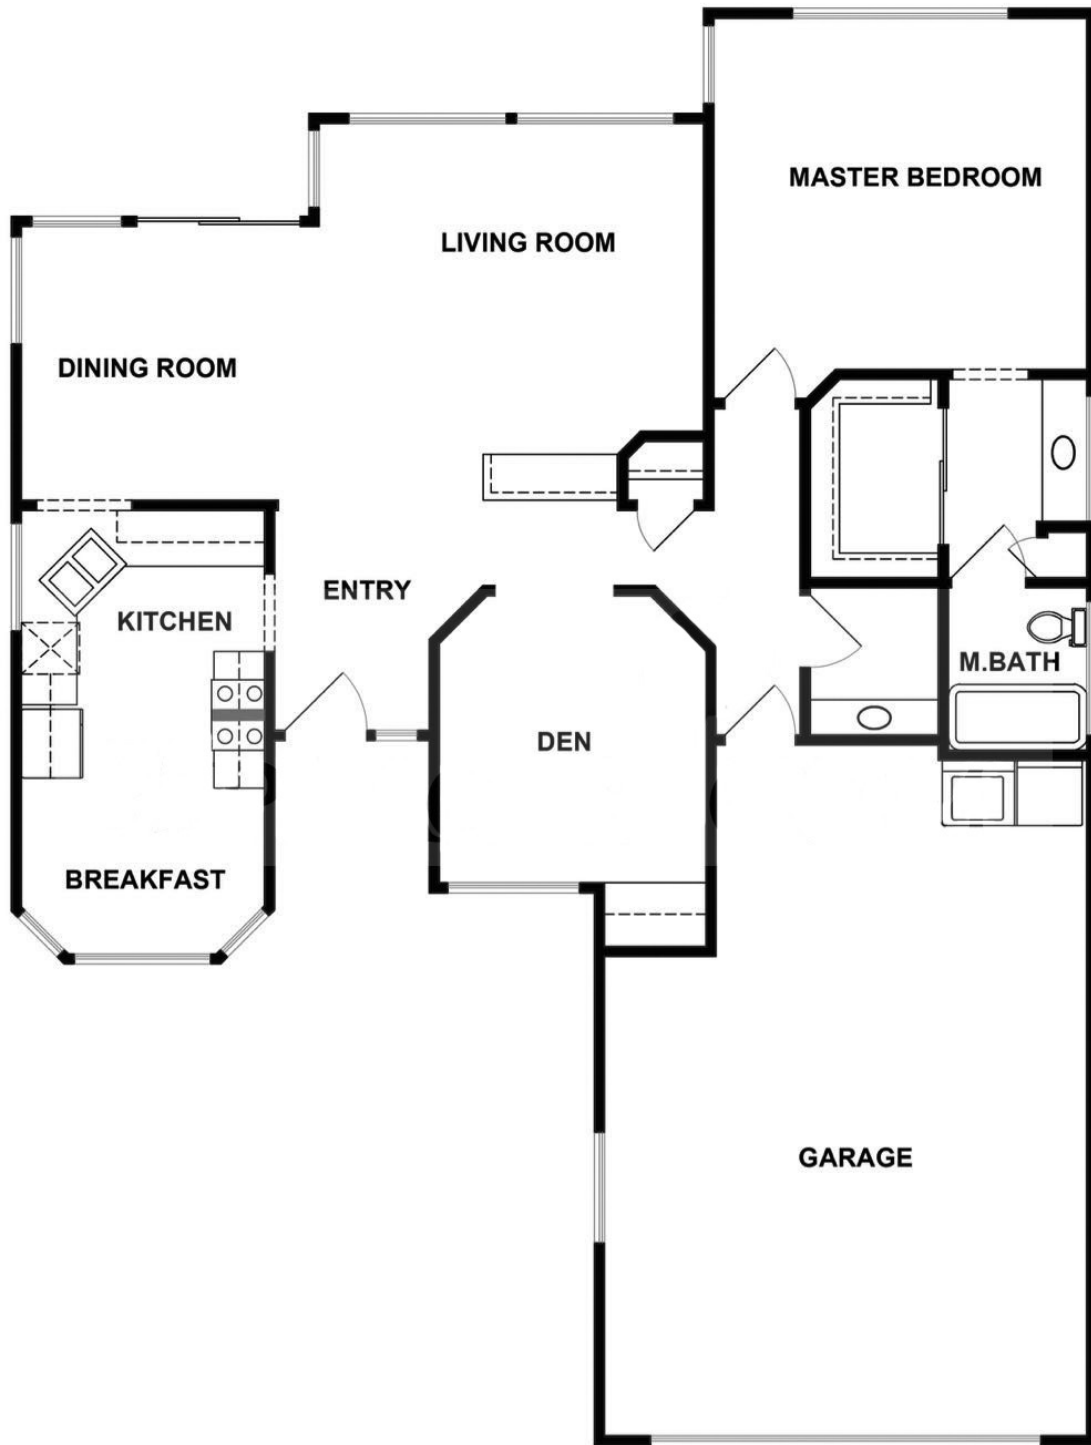

PIMA
SUN CITY – ORO VALLEY

1,093 SQUARE FEET

MICHAEL BRAXTON
SUN CITY NEIGHBORHOOD REALTOR®
CERTIFIED SENIOR/ACTIVE-ADULT REALTY SPECIALIST

520-665-3580 OFFICE 520.833.1404 CELL

MichaelBraxton@LongRealty.com