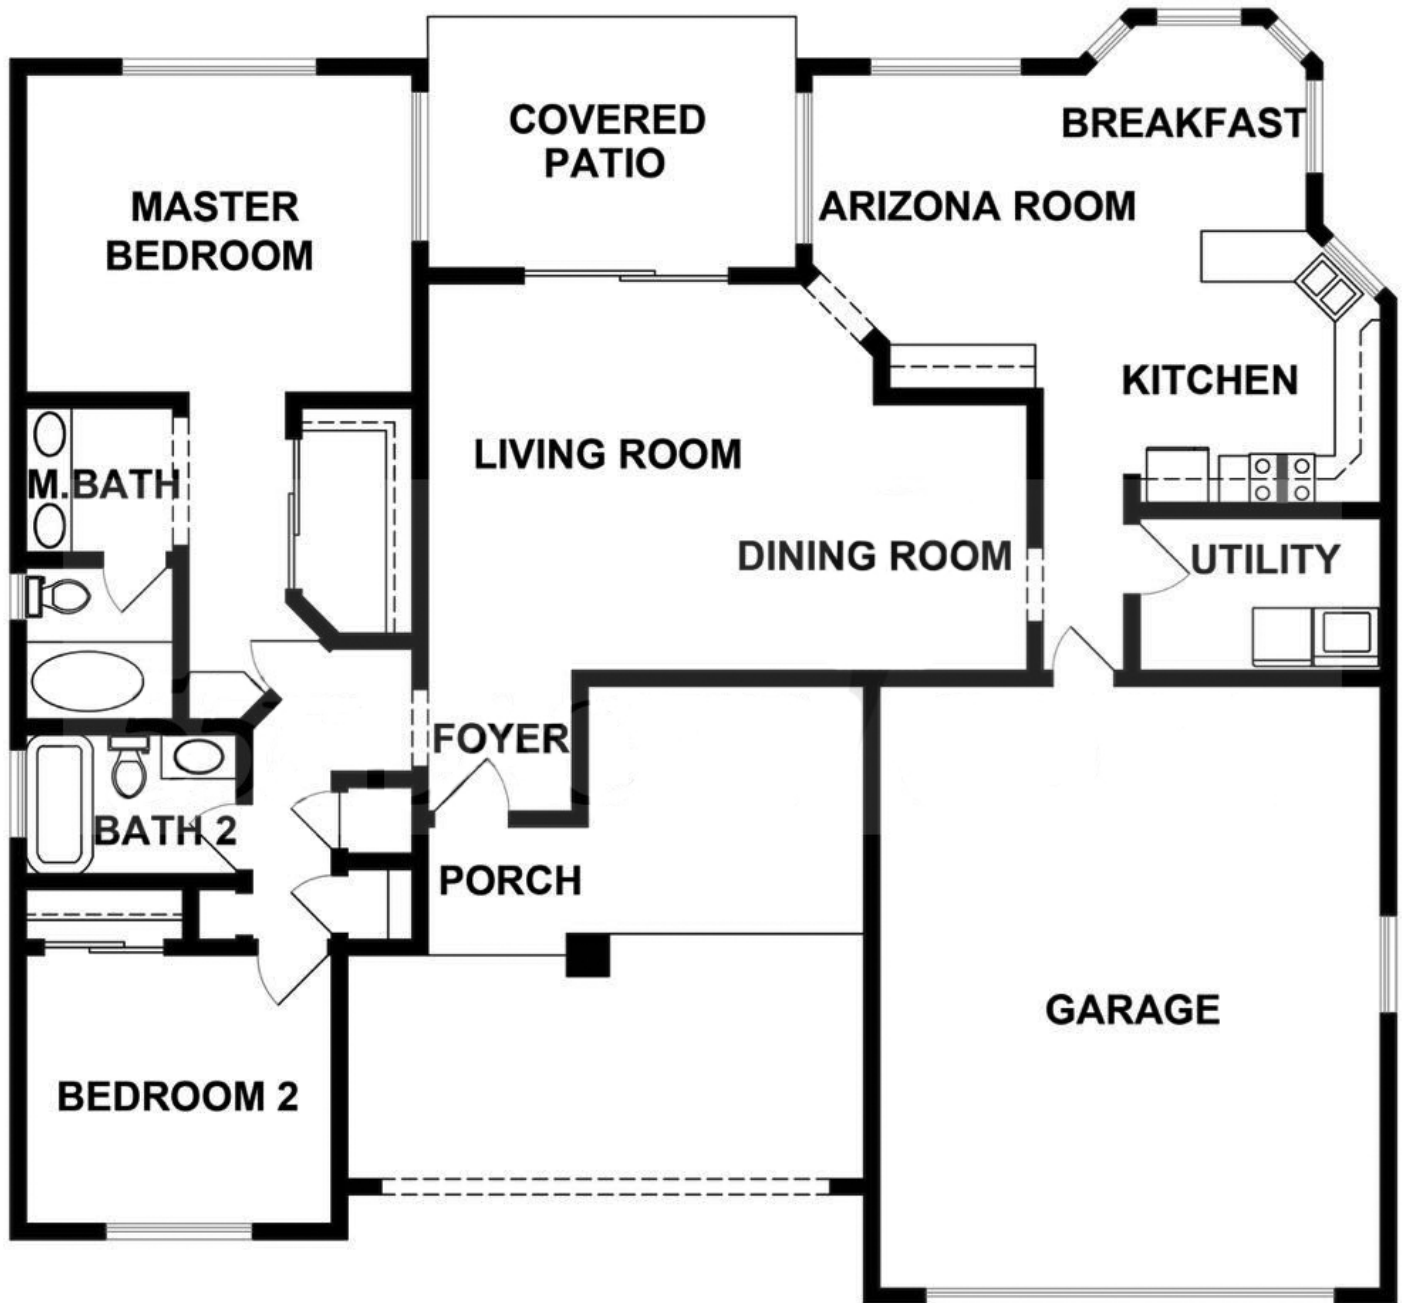

SILERCREEK SUN CITY – ORO VALLEY

1,524 SQUARE FEET

MICHAEL BRAXTON
SUN CITY NEIGHBORHOOD REALTOR®
CERTIFIED SENIOR/ACTIVE-ADULT REALTY SPECIALIST

520-665-3580 OFFICE 520.833.1404 CELL

MichaelBraxton@LongRealty.com