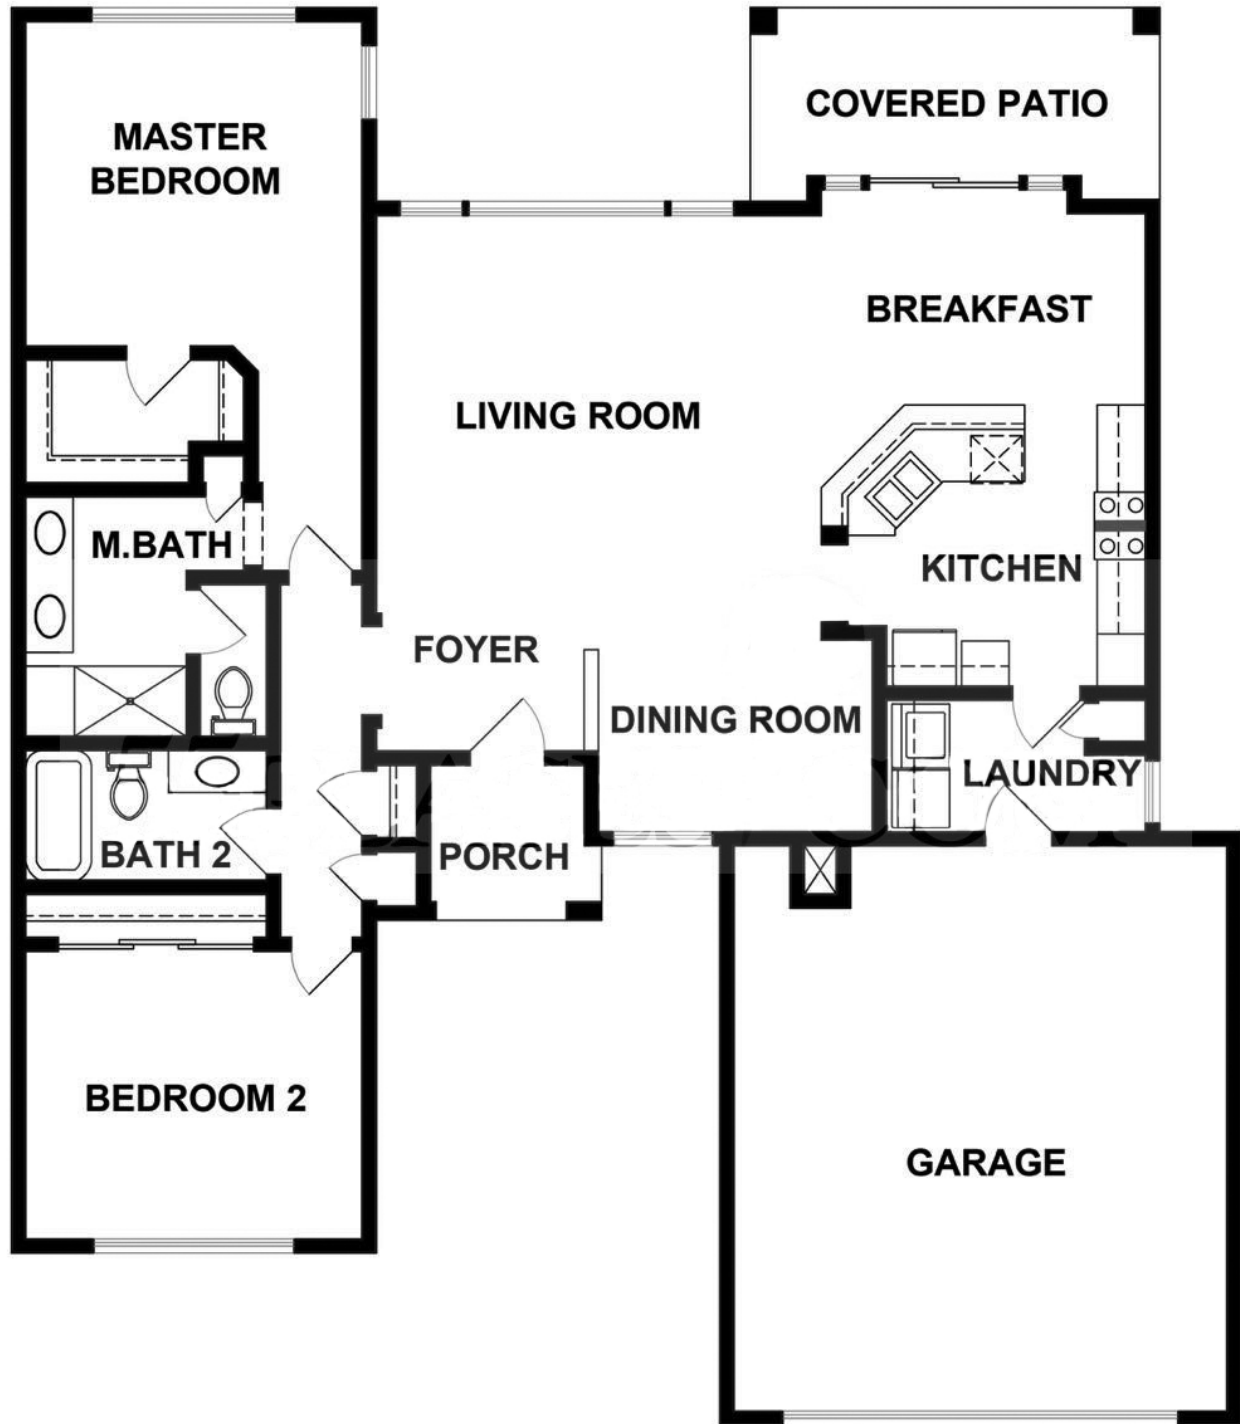

CRESENT SUN CITY – ORO VALLEY

1,563 SQUARE FEET

MICHAEL BRAXTON
SUN CITY NEIGHBORHOOD REALTOR®
CERTIFIED SENIOR/ACTIVE-ADULT REALTY SPECIALIST

520-665-3580 OFFICE 520.833.1404 CELL

MichaelBraxton@LongRealty.com