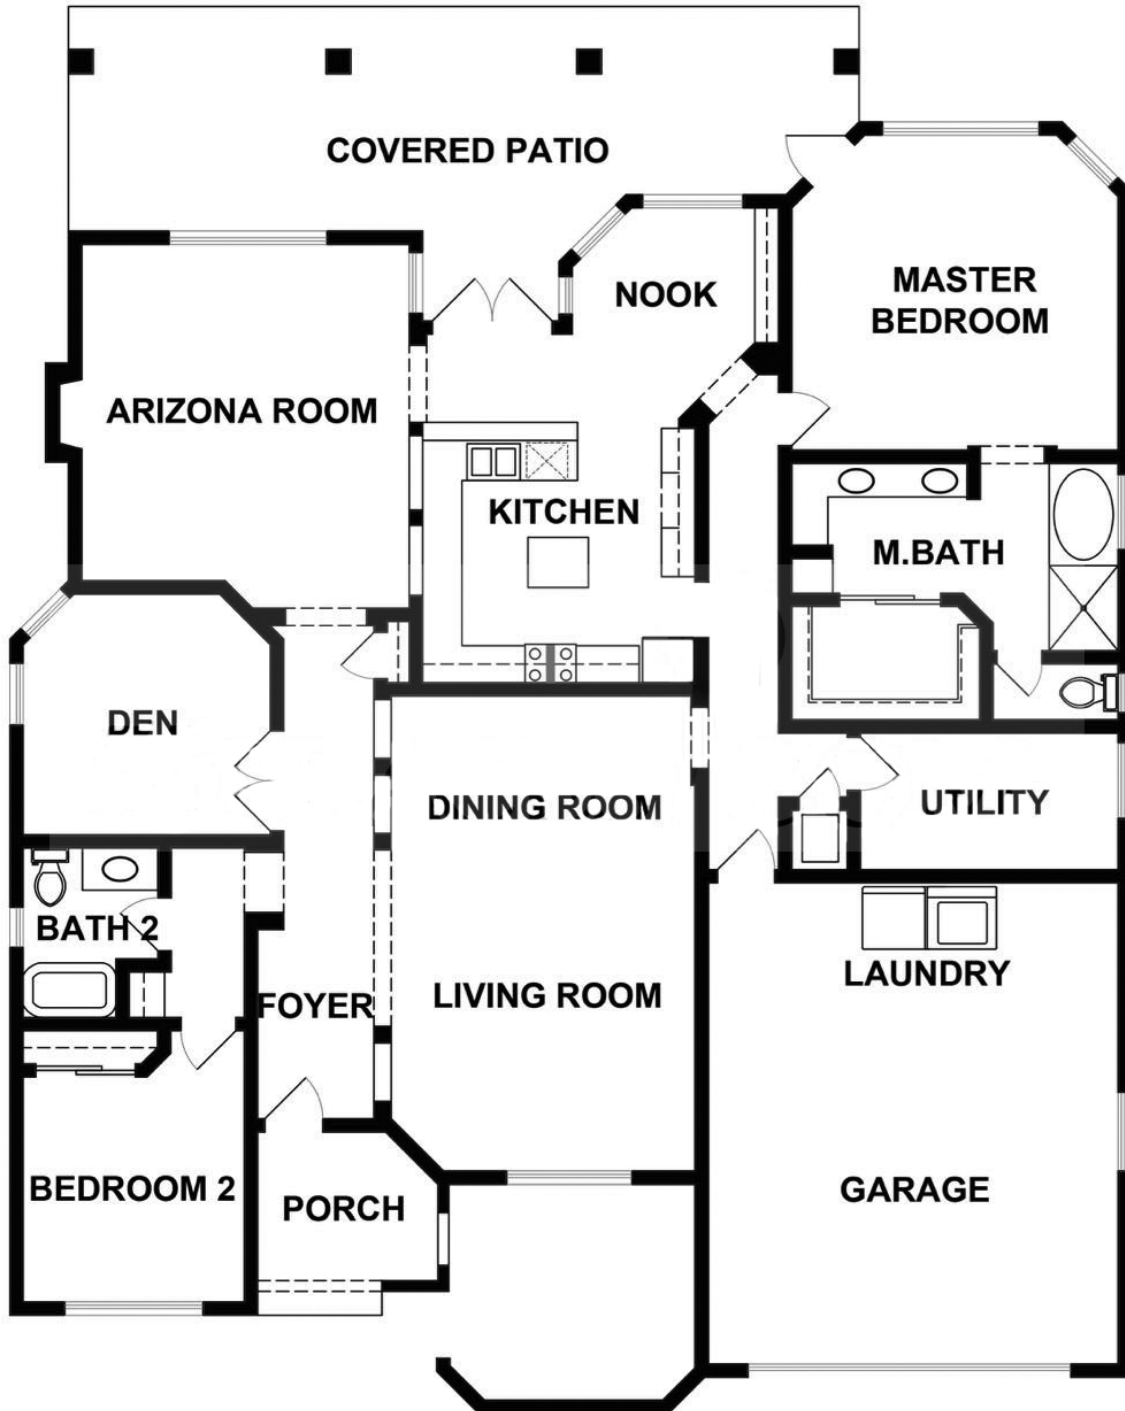

BRECKENRIDGE SUN CITY – ORO VALLEY

2,328 SQUARE FEET

MICHAEL BRAXTON
SUN CITY NEIGHBORHOOD REALTOR®
CERTIFIED SENIOR/ACTIVE-ADULT REALTY SPECIALIST
520-665-3580 OFFICE 520.833.1404 CELL
MichaelBraxton@LongRealty.com
www.MichaelBraxton.com