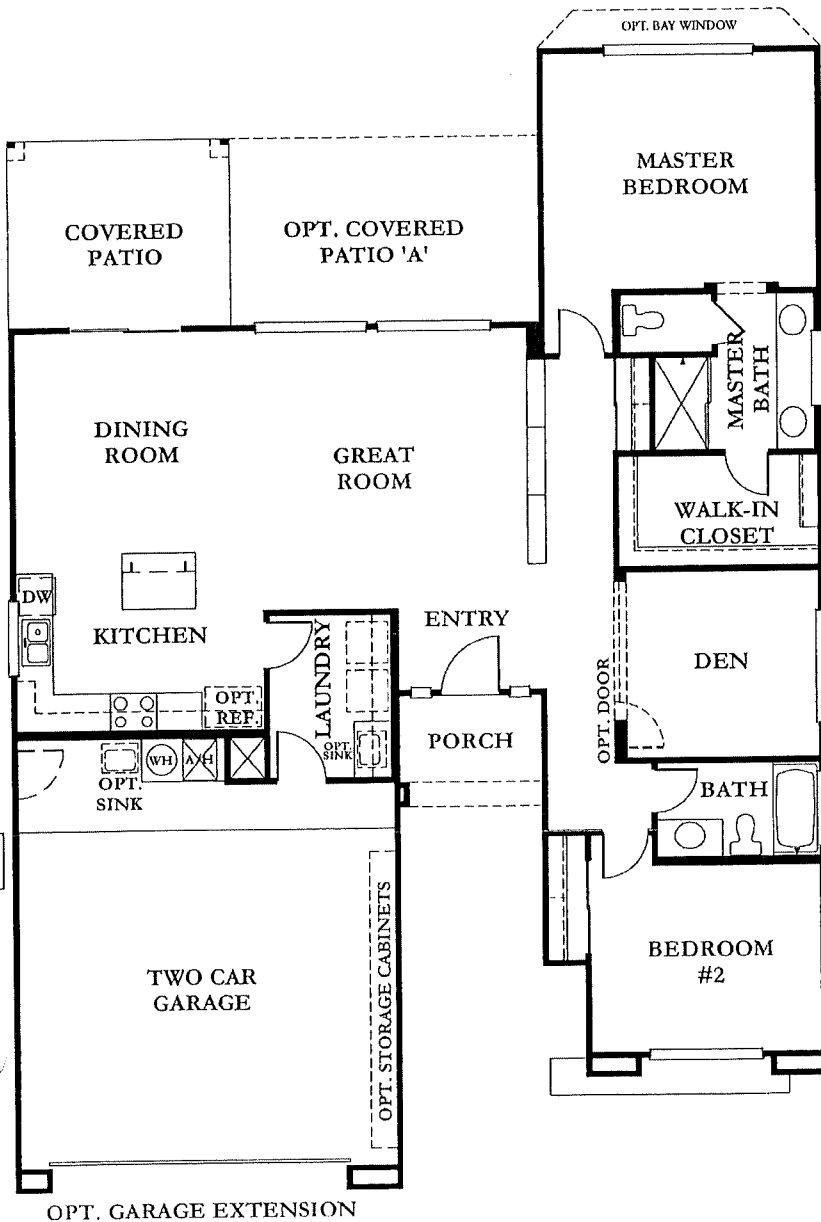

2 Bedrooms, Den, 2 Baths,  
1432 Livable Sq. Ft. - Exterior Design C

**CHAPARRAL 1432**

1432

Effective Date 8/05

Floorplans are not to scale