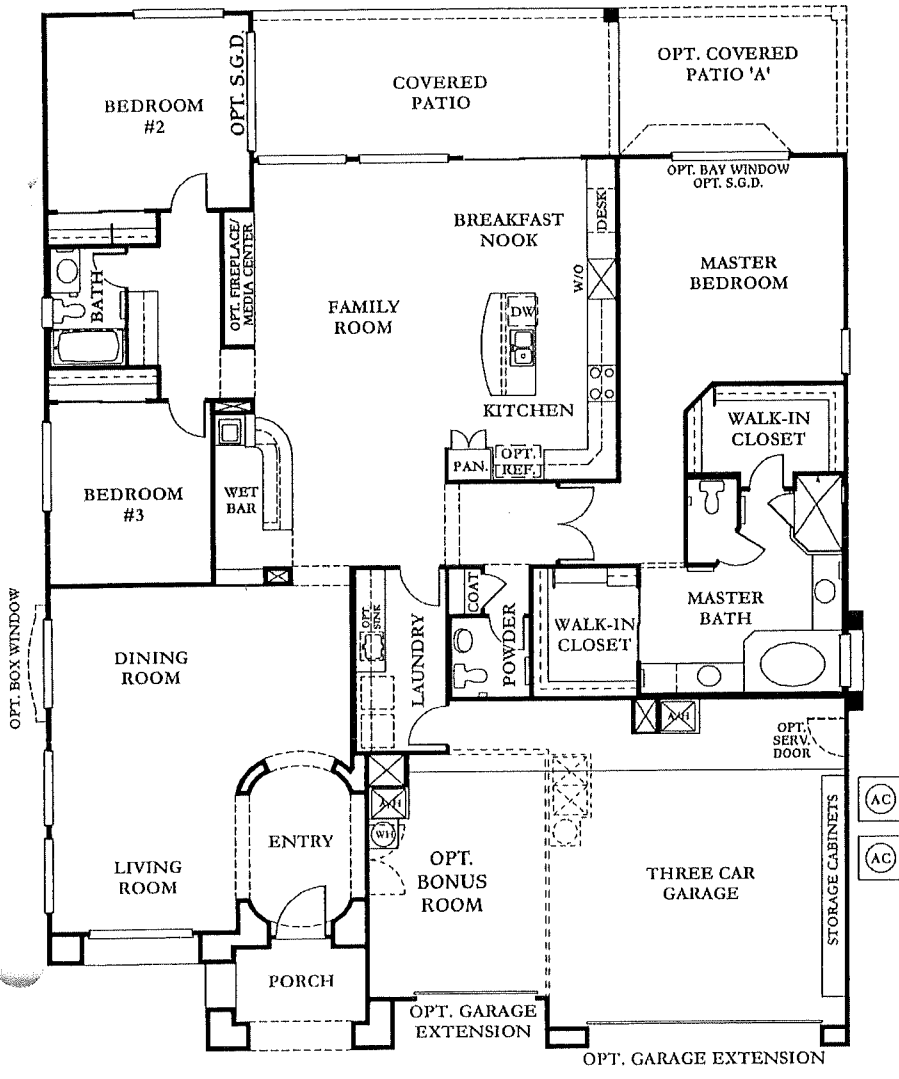

3 Bedrooms, 2-1/2 Baths, 3 Car Garage,  
2559 Sq. Ft. - Exterior Design B

CHEYENNE 2560

Exterior Design D comes with stuccoed soffit near roof overhang. See New Home Consultant for details.

2560