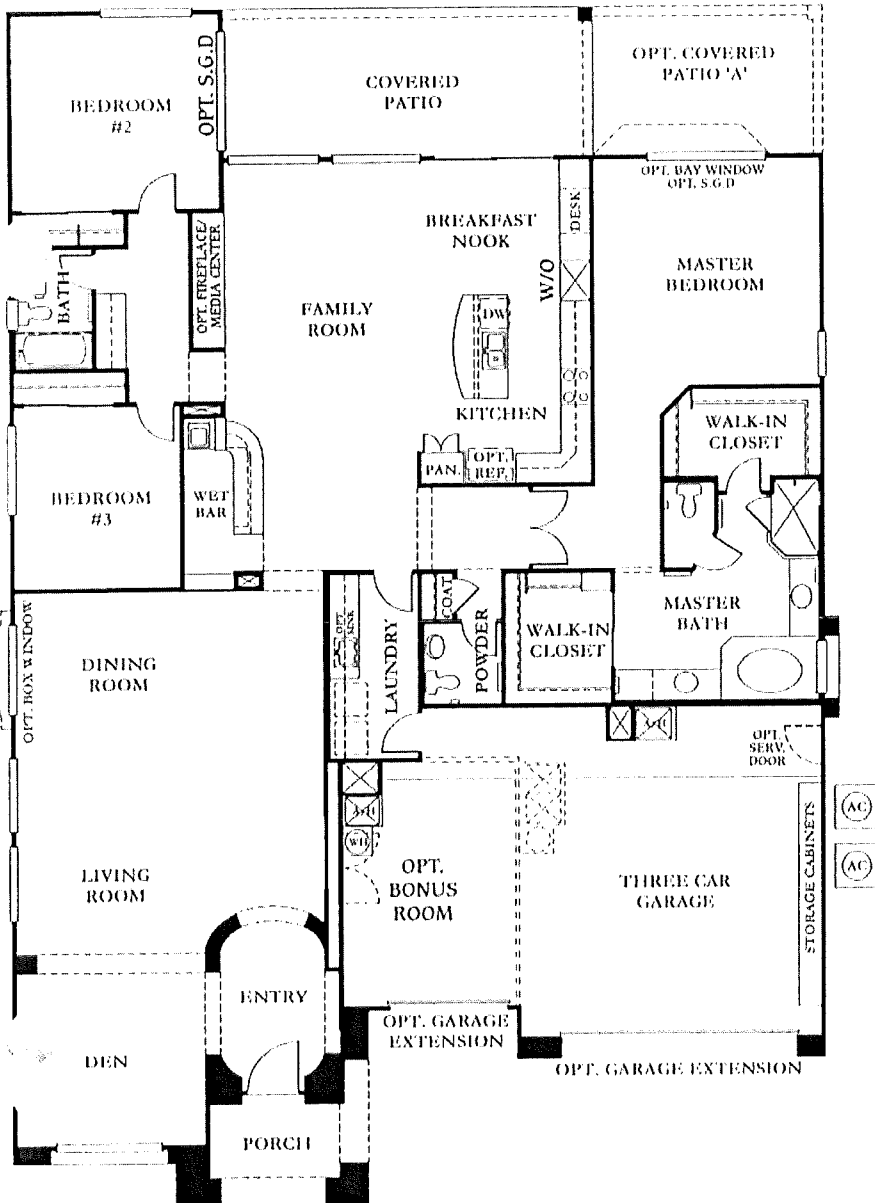

3 Bedrooms, Den, 2-1/2 Baths, 3 Car Garage
2835 Sq. Ft. - Exterior Design D

CHEYENNE 2835

Exterior Design D comes with stuccoed soffit near roof overhang.

2835