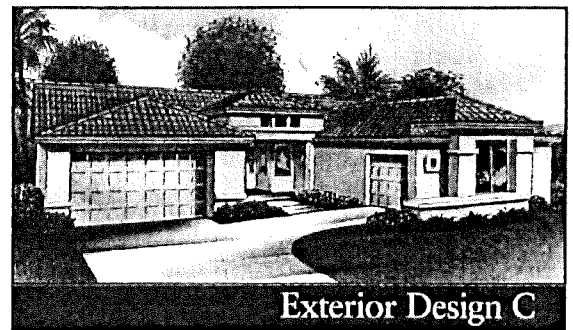

3 Bedrooms, 2 Baths, Side-Entry Golf Cart Garage,
2368 Sq. Ft. - Exterior Design A

DAKOTA 2368

2368