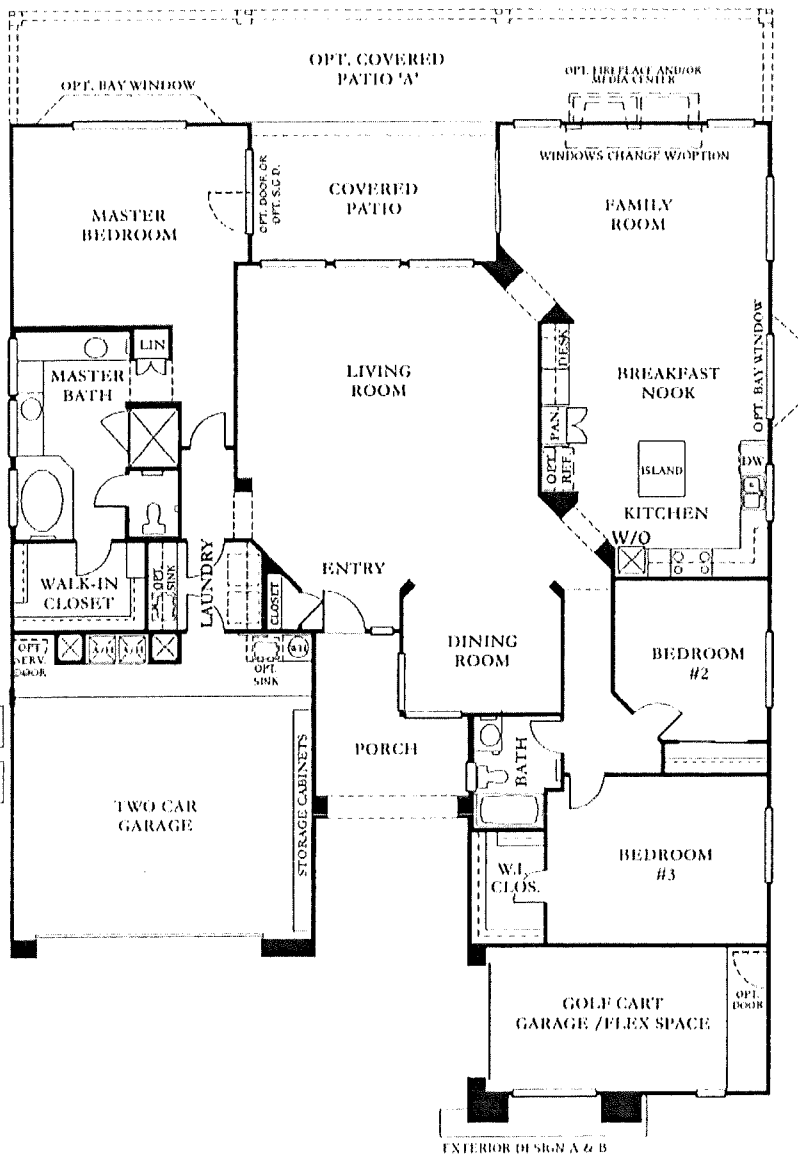

3 Bedrooms, 2 Baths, Side-Entry Golf Cart Garage,
2368 Sq. Ft. - Exterior Design A

DAKOTA 2368

2368