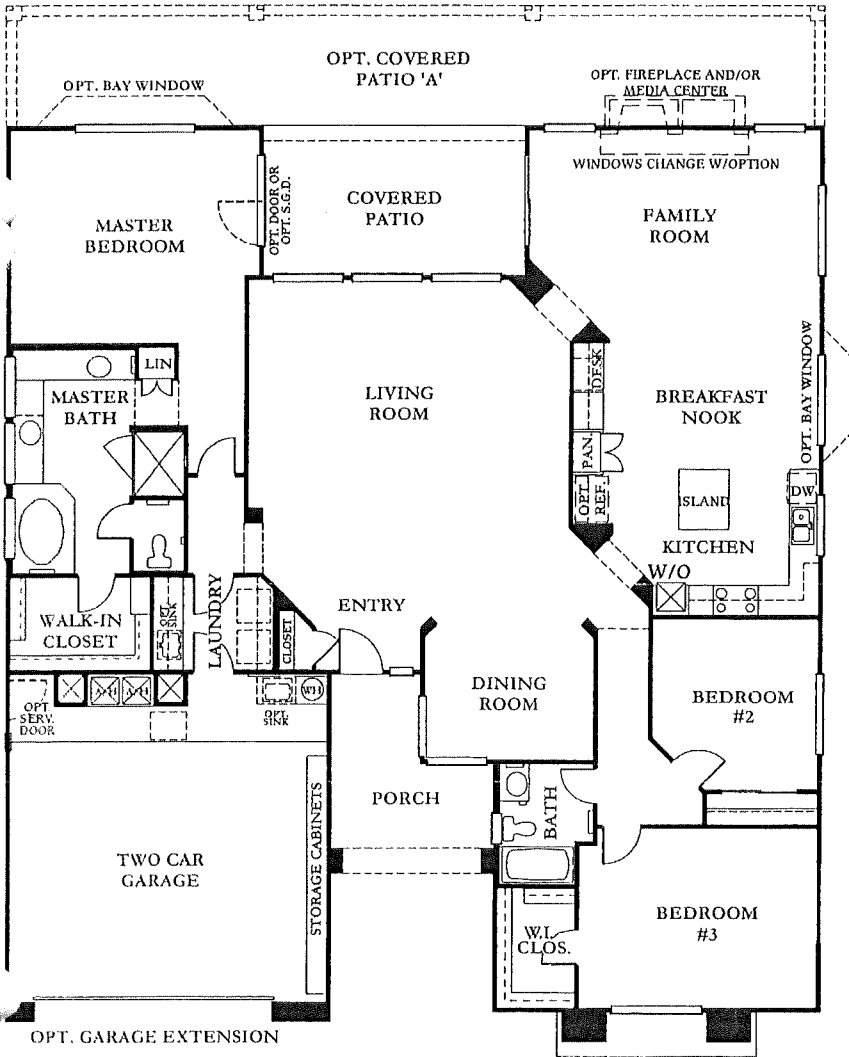

3 Bedrooms, 2 Baths,
2383 Sq. Ft. - Exterior Design B

DAKOTA 2383

2383