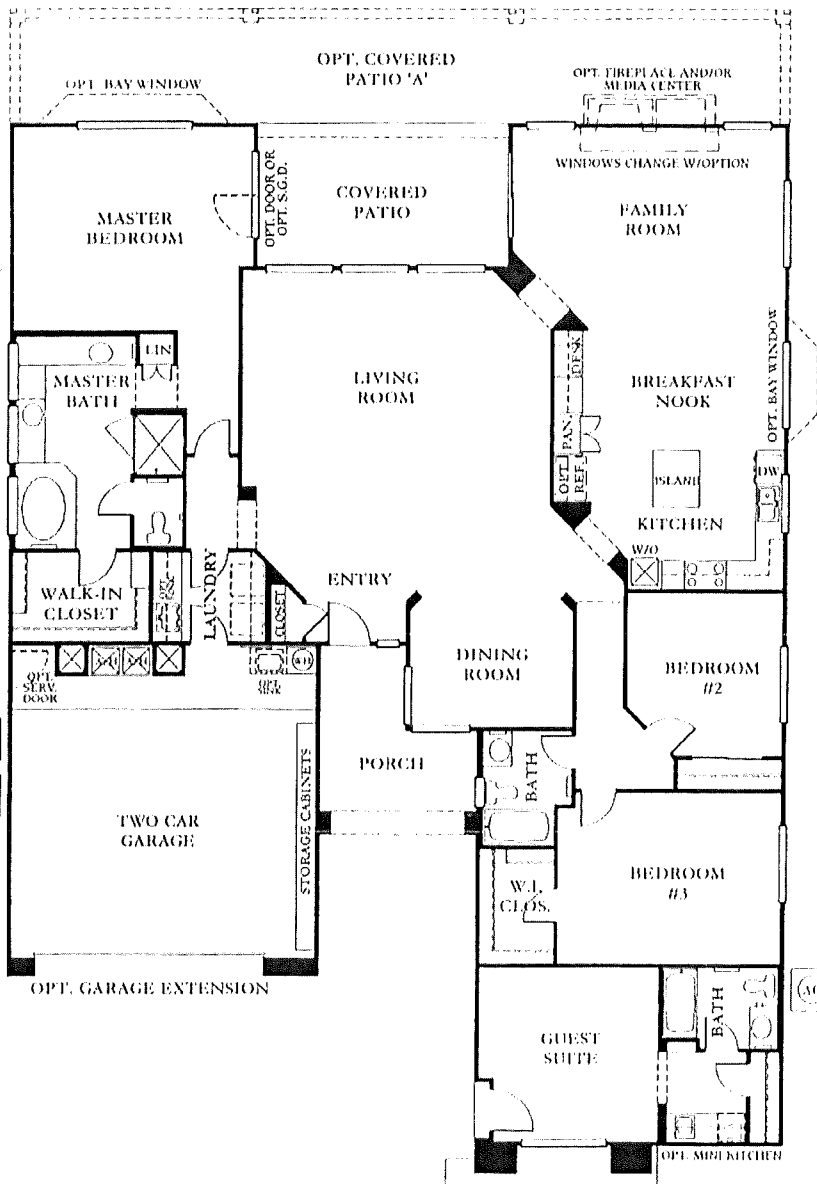

3 Bedrooms, 2 Baths, Guest Suite w/Full Bath,
2647 Sq. Ft. - Exterior Design C

DAKOTA 2647

2647