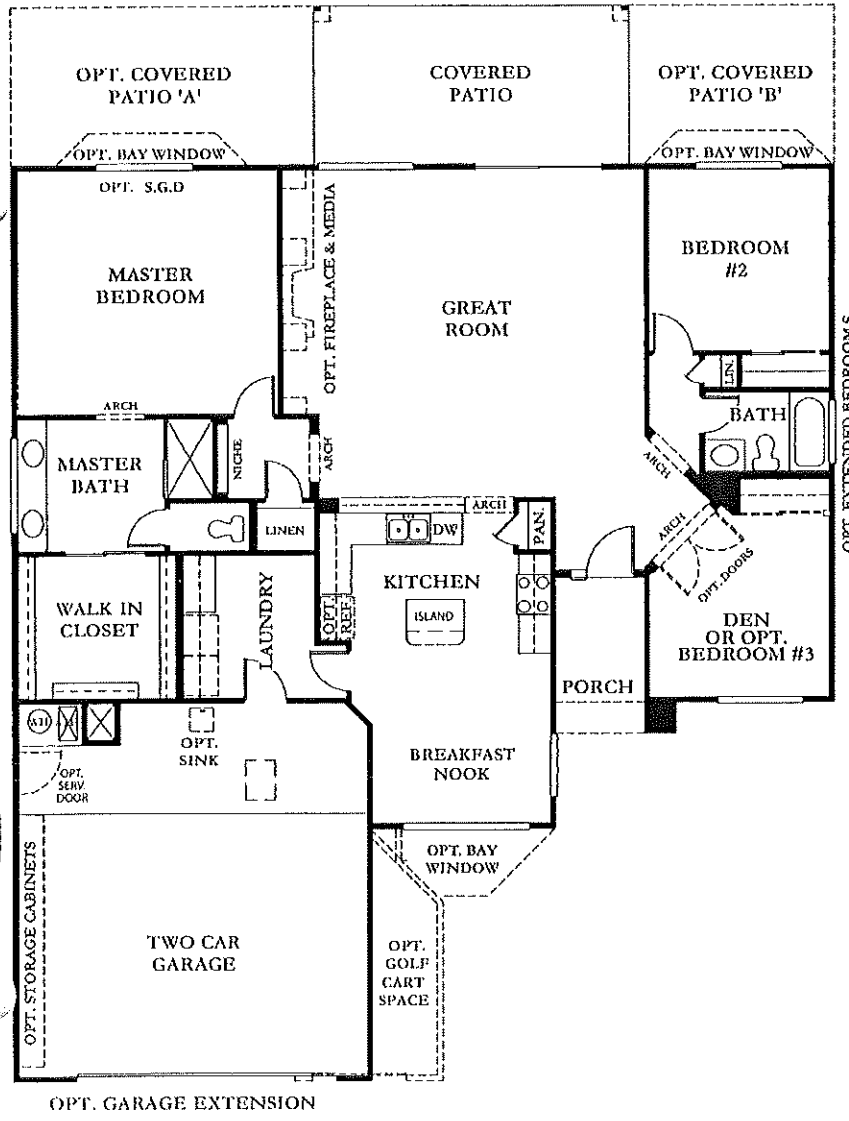

2 Bedrooms, Den (Opt. 3rd Bedroom), 2 Baths,  
 1826 Livable Sq. Ft. - Exterior Design C  
 Shown w/Opt. Stone (Please see your New Home Consultant for actual stone placement)

# LAREDO 1827

1827