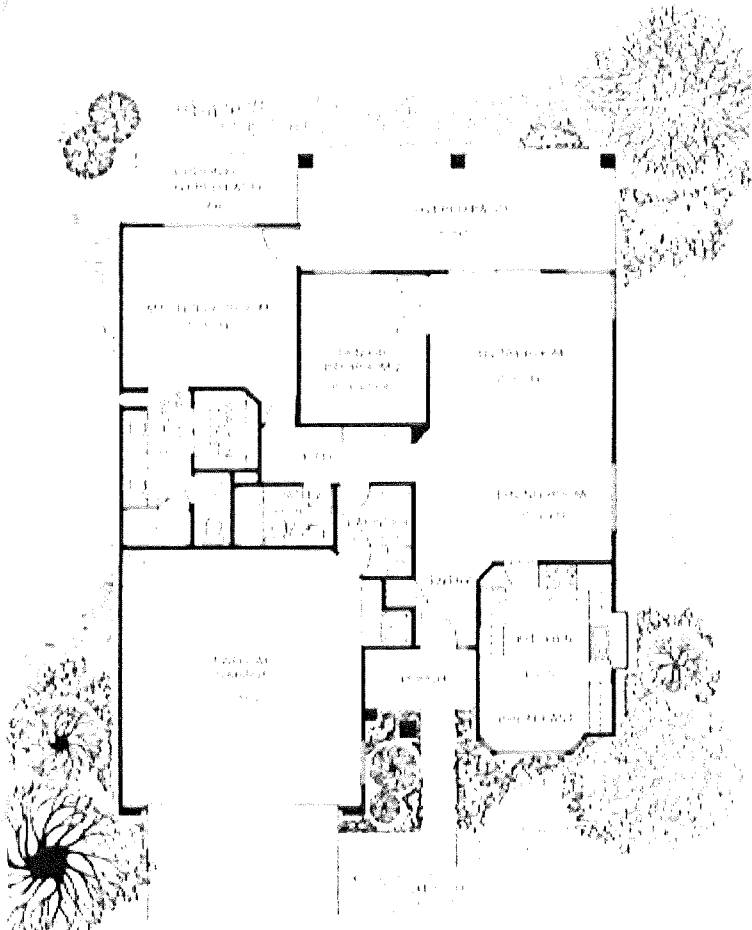

1. **Plan #1**
   Additional Standard Features
2. Garden Window in Kitchen • Bedroom 2 w/ Standard Den is Optional • Bay Window in Kitchen Nook
   - Hall Cabinet