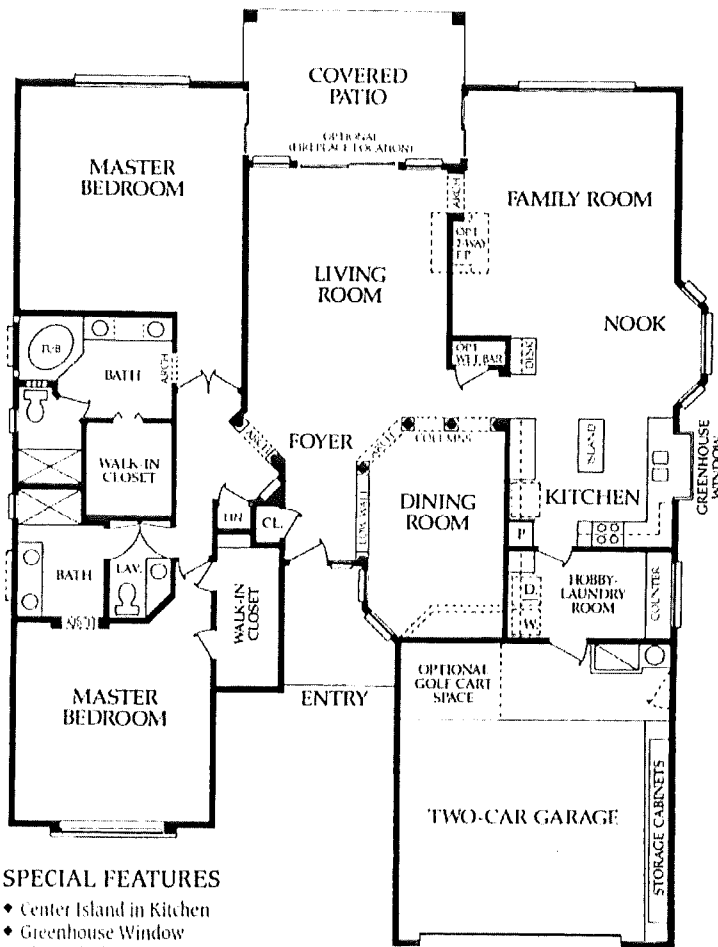

# THE ESTANCIA - Plan 2422

2,420 Livable Square Feet. 2 Master Suites, 2 Baths.

Elevation D

**SPECIAL FEATURES**

- ◆ Center Island in Kitchen
- ◆ Greenhouse Window
- ◆ Glass Block in Master Bath
- ◆ Built-In Microwave
- ◆ Storage Cabinets in Laundry Room & Garage

Elevation A

Elevation B

Elevation C