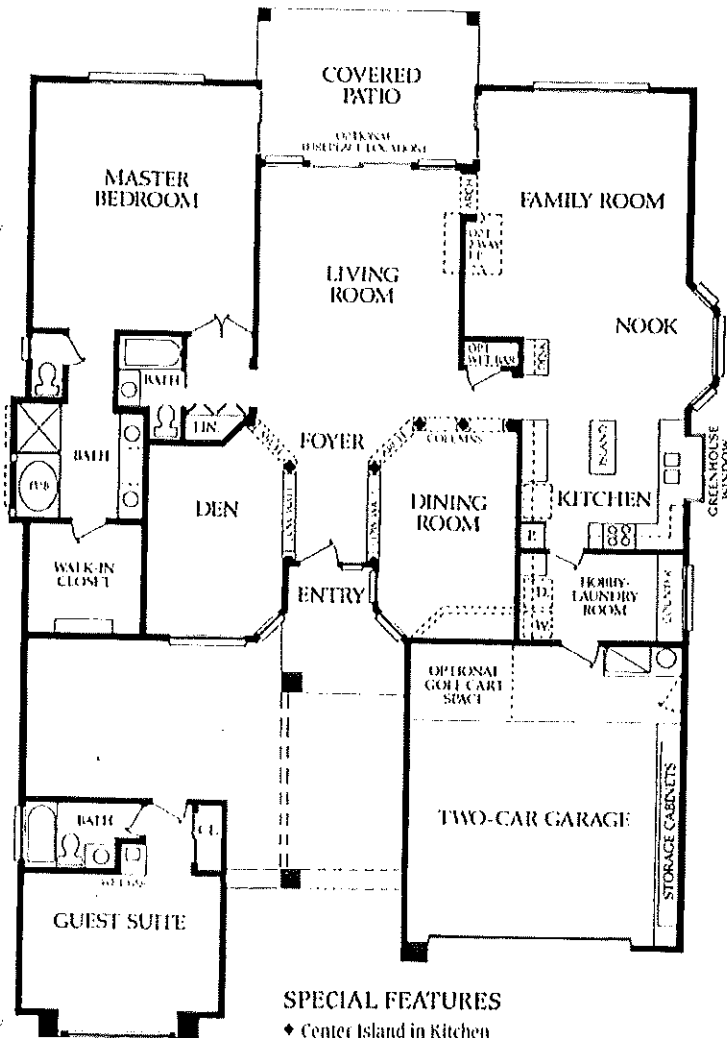

THE ESTANCIA - Plan 2440

///

2,437 Livable Square Feet. 1 Bedroom, Den, 3 Baths, Separate Guest Suite.

Elevation D

SPECIAL FEATURES

- ◆ Center Island in Kitchen
- ◆ Greenhouse Window
- ◆ Glass Block in Master Bath
- ◆ Built-In Microwave
- ◆ Storage Cabinets in Laundry Room & Garage

Elevation A

Elevation B

Elevation C