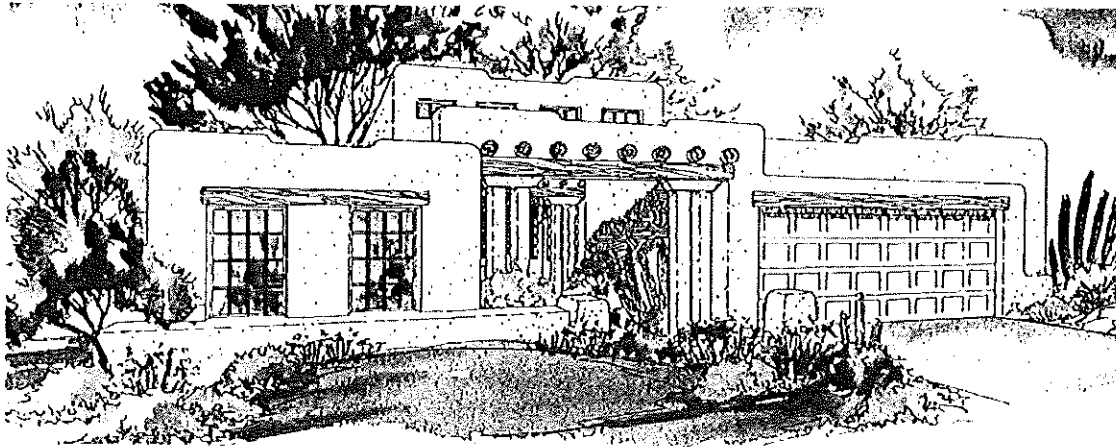

THE ESTANCIA - Plan 2440

///

2,437 Livable Square Feet. 1 Bedroom, Den, 3 Baths, Separate Guest Suite.

Elevation D

SPECIAL FEATURES

- ◆ Center Island in Kitchen
- ◆ Greenhouse Window
- ◆ Glass Block in Master Bath
- ◆ Built-In Microwave
- ◆ Storage Cabinets in Laundry Room & Garage

Elevation A

Elevation B

Elevation C