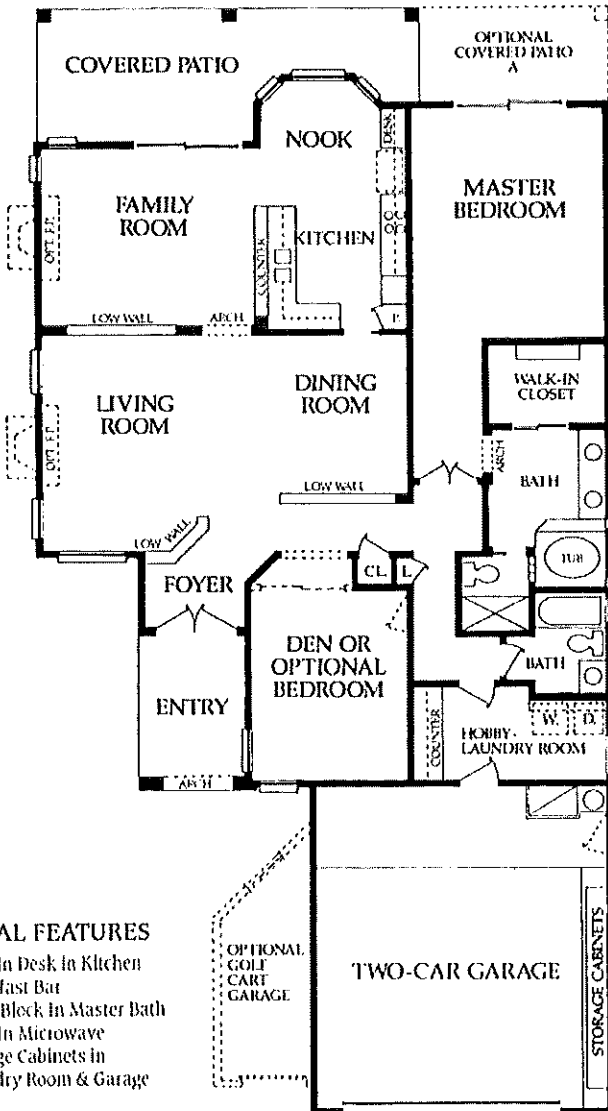

THE FIESTA - Plan 1840

1,844 Livable Square Feet. 1 Bedroom, Den (Optional 2nd Bedroom), 2 Baths.

Elevation A

SPECIAL FEATURES

- ◆ Built-In Desk in Kitchen
- ◆ Breakfast Bar
- ◆ Glass Block in Master Bath
- ◆ Built-In Microwave
- ◆ Storage Cabinets in Laundry Room & Garage

Elevation B

Elevation C

Elevation D