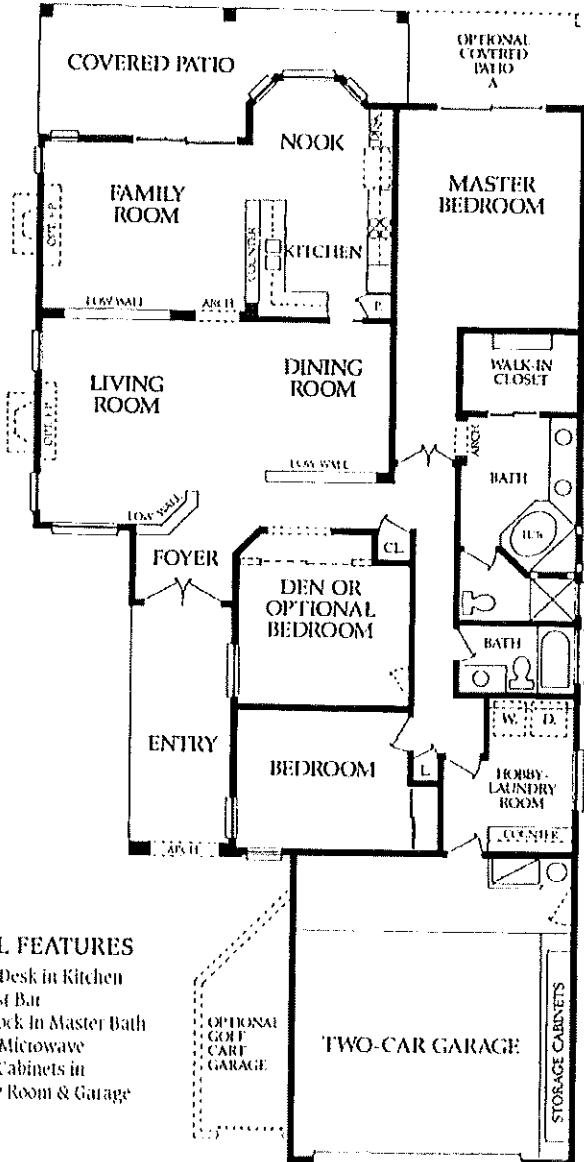

# THE FIESTA - Plan 2050

2,056 Livable Square Feet. 2 Bedrooms, Den (Optional 3rd Bedroom), 2 Baths.

Elevation A

### SPECIAL FEATURES

- ◆ Built-In Desk in Kitchen
- ◆ Breakfast Bar
- ◆ Glass Block in Master Bath
- ◆ Built-in Microwave
- ◆ Storage Cabinets in Laundry Room & Garage

Elevation B

Elevation C

Elevation D