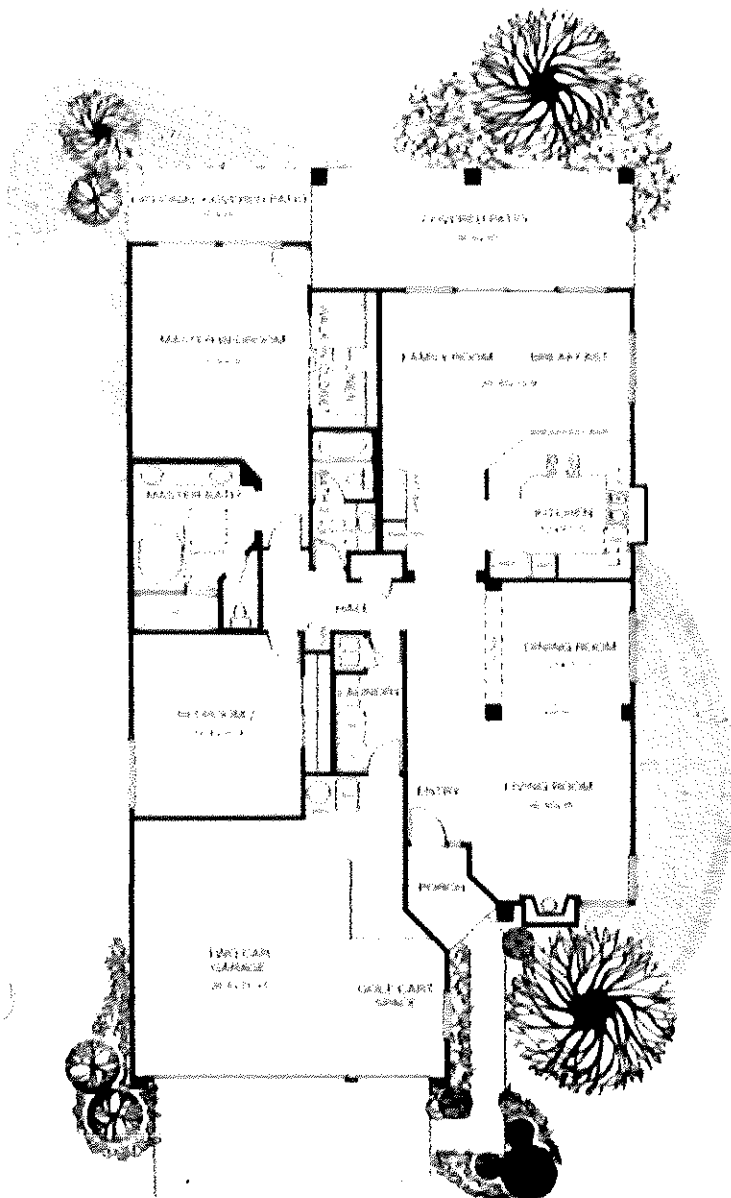

Elevation 5-A

The Hermosa

2 Bedrooms, 2 Baths, 1997 Livable Sq. Ft., Plan #5

Elevation 5-B

Elevation 5-C

Plan #5

Additional Standard Features

- Living Room Fireplace • Down Draft Cooking Ventilation • Jacuzzi Bathtub in Master Bath
- Breakfast Bar • Built-In Closets • Garden Window in Kitchen • Wet Bar With Stainless Steel Sink