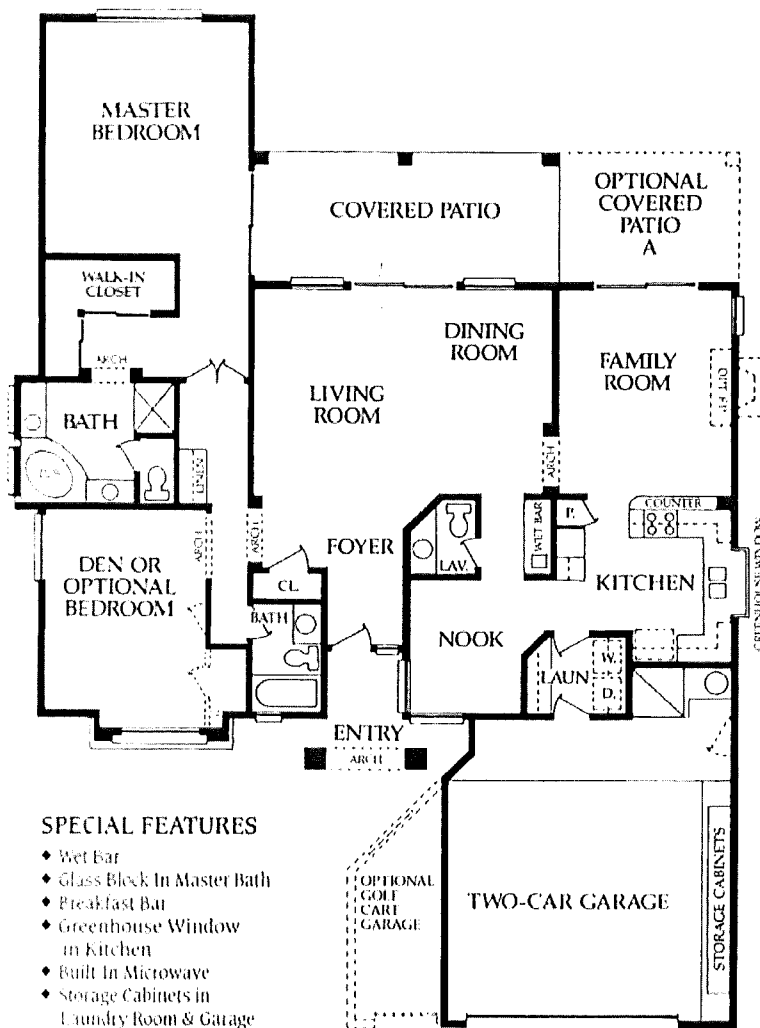

THE MADERA - Plan 1980

1,980 Livable Square Feet. 1 Bedroom, Den (Optional 2nd Bedroom), 2-1/2 Baths.

Elevation C

SPECIAL FEATURES

- ◆ Wet Bar
- ◆ Glass Block In Master Bath
- ◆ Breakfast Bar
- ◆ Greenhouse Window in Kitchen
- ◆ Built In Microwave
- ◆ Storage Cabinets in Laundry Room & Garage

Elevation A

Elevation B

Elevation D