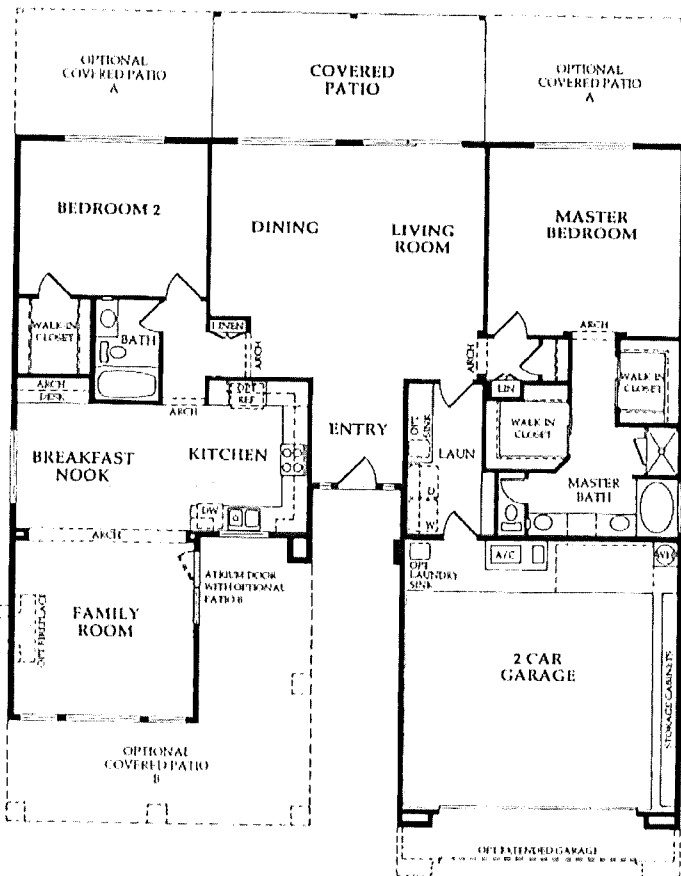

THE MIRAMONTE - Plan 1930

1,933 Livable Square Feet. 1 Bedroom, Den (Optional 2nd Bedroom), 2 Baths.

Elevation B
(With front porch option.)

Elevation A

Elevation B

Elevation C