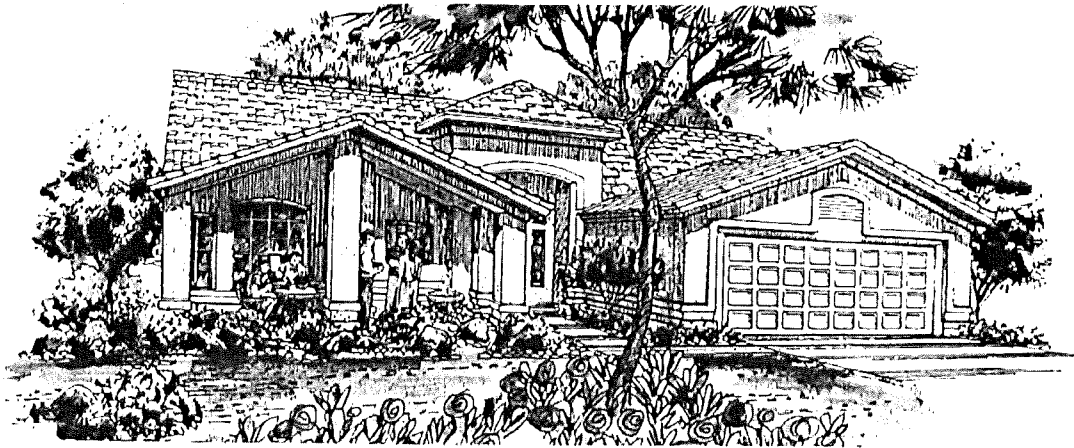

THE MIRAMONTE - Plan 1930

1,933 Livable Square Feet. 1 Bedroom, Den (Optional 2nd Bedroom), 2 Baths.

Elevation B
(With front porch option.)

Elevation A

Elevation B

Elevation C