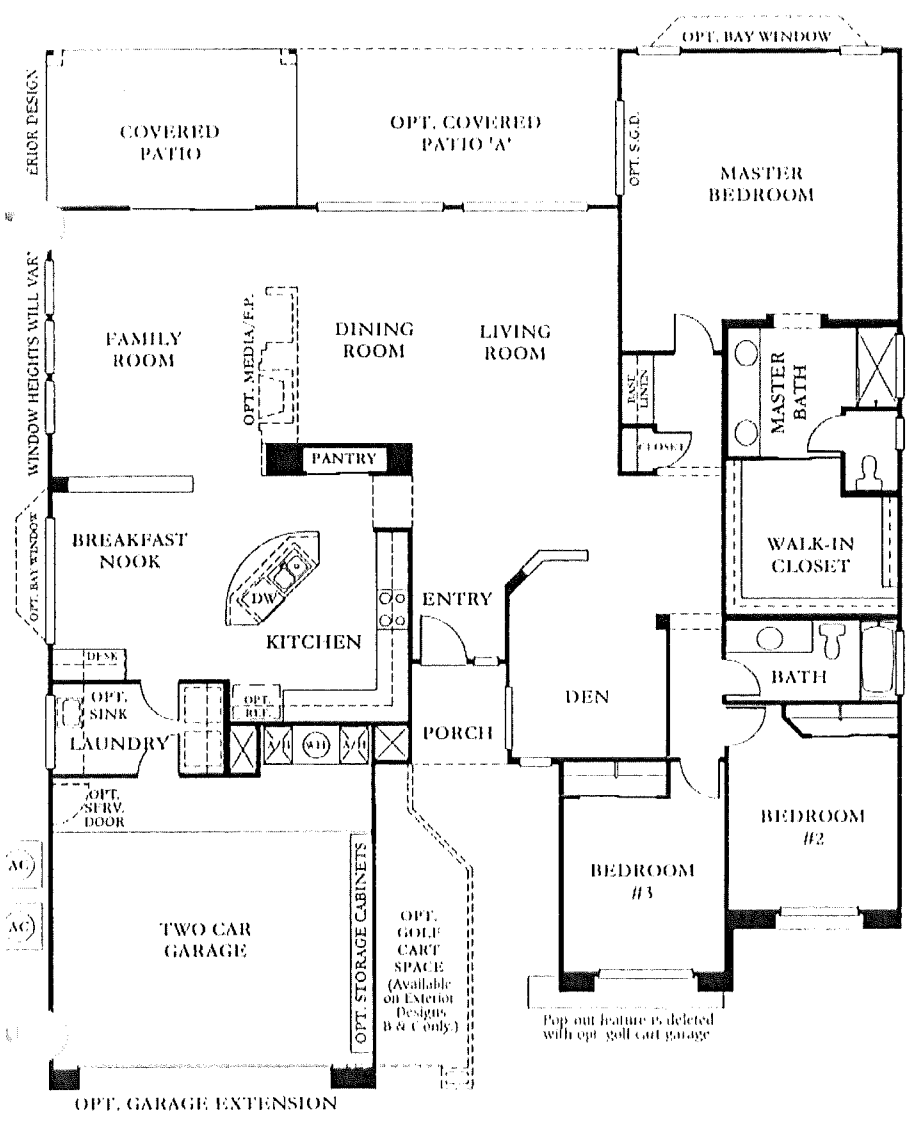

3 Bedrooms, Den, 2 Baths,
2361 Sq. Ft. - Exterior Design C

MONTANA 2360

Exterior Design A

Exterior Design B

2360