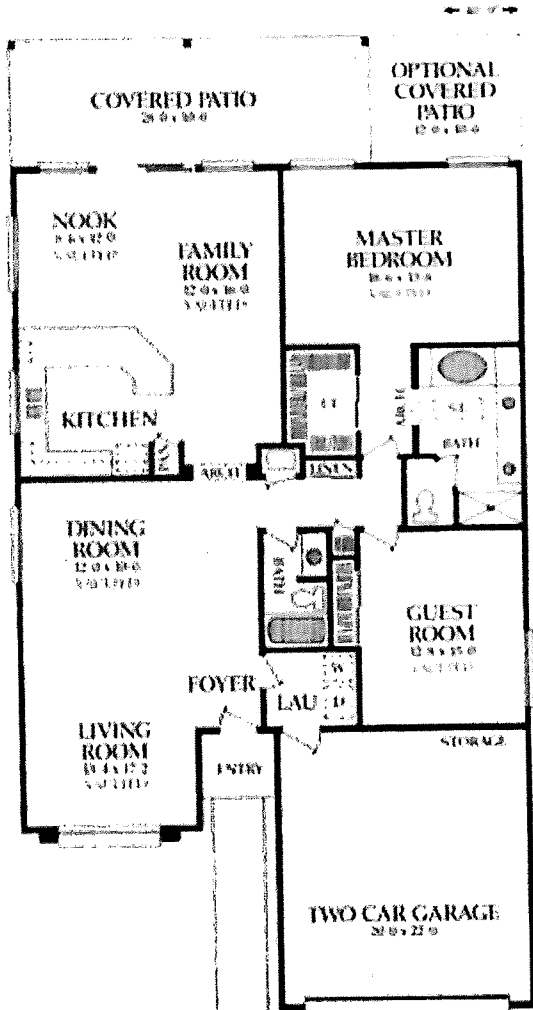

# The Shalimar

2 Bedrooms, 2 Baths, 1872 Livable Sq. Ft., Plan 1872

*Elevation-A*

*Elevation-B*

*Elevation-C*

Livable Interior	1872 Sq. Ft.
Garage And Storage	440 Sq. Ft.
Patio And Porch	328 Sq. Ft.
<b>Total Under Roof</b>	<b>2640 Sq. Ft.</b>