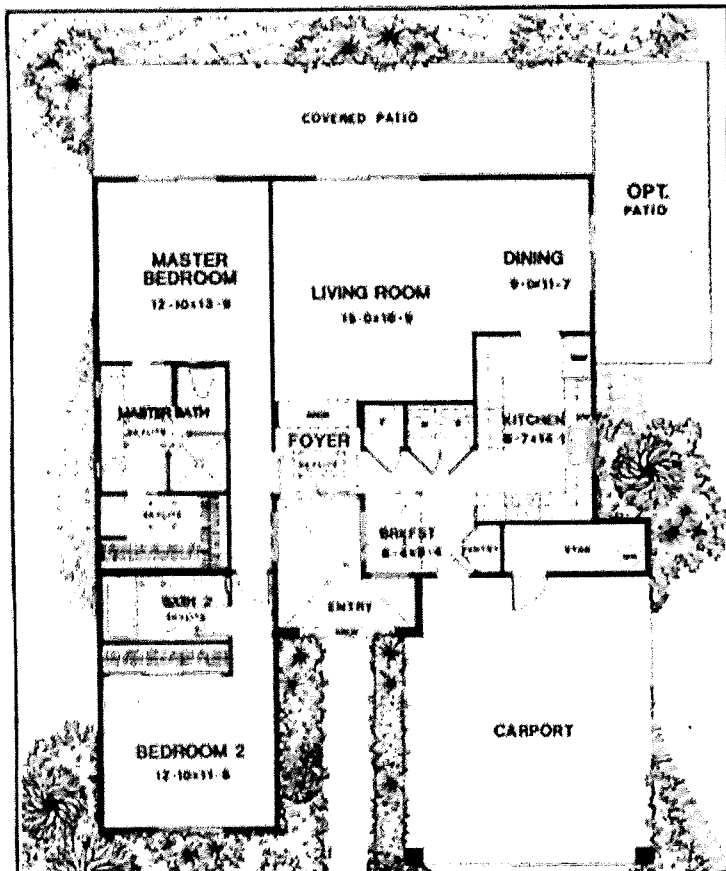

Classic Series

Elev. - A

Elev. - B

The Toltec

2 Bedroom, 2 Bath,
 Carport
 Model # 601
 Approx. Sq. Ft. - 1361

We reserve the right to discontinue or change specifications or designs at any time. Measurements may vary slightly without incurring any obligation. Prices subject to change without notice. Prices do not include homesite. Floorplans will vary depending on elevation chosen. Check with sales representatives. Illustrations are artist's conceptions and not intended to show specific detailing.