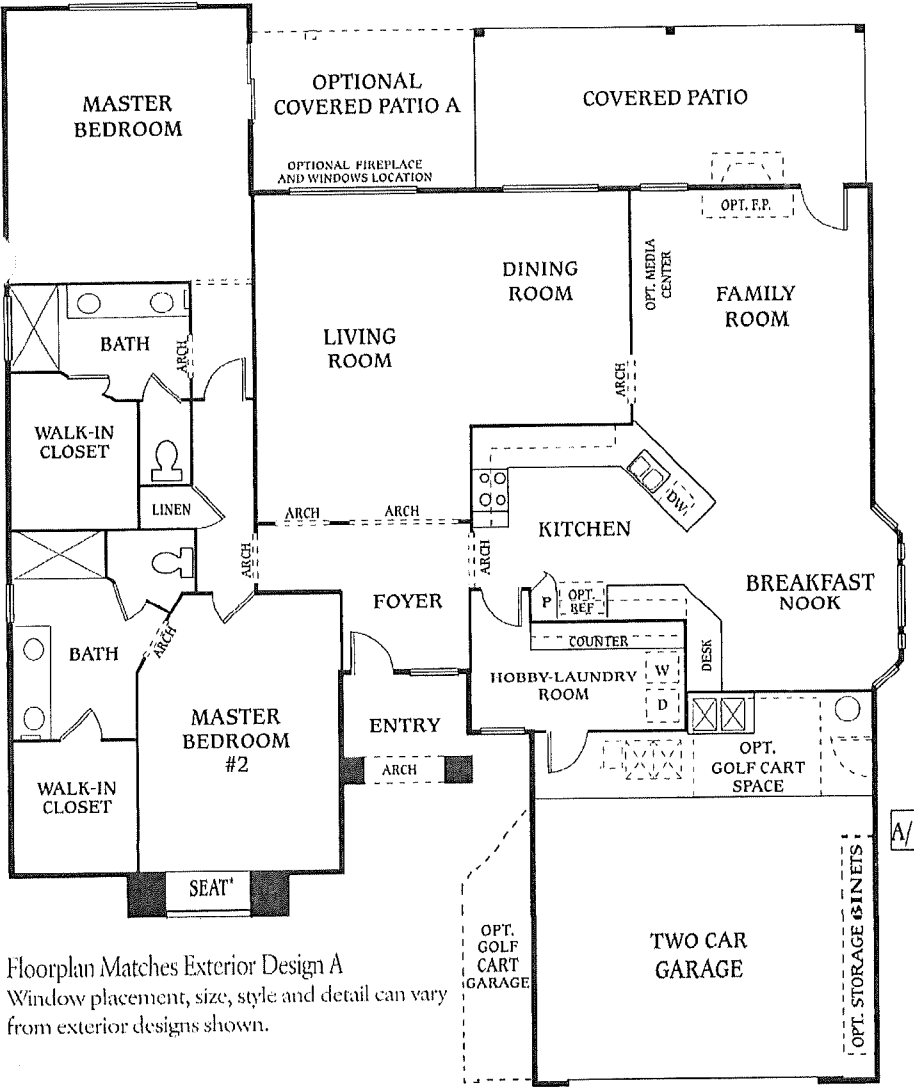

2 Master Suites, 2 Baths, 2112 Livable Sq. Ft. - Exterior Design-E

Plan 2112 - The Topaz

Floorplan Matches Exterior Design A
Window placement, size, style and detail can vary
from exterior designs shown.

Optional Garage Extension