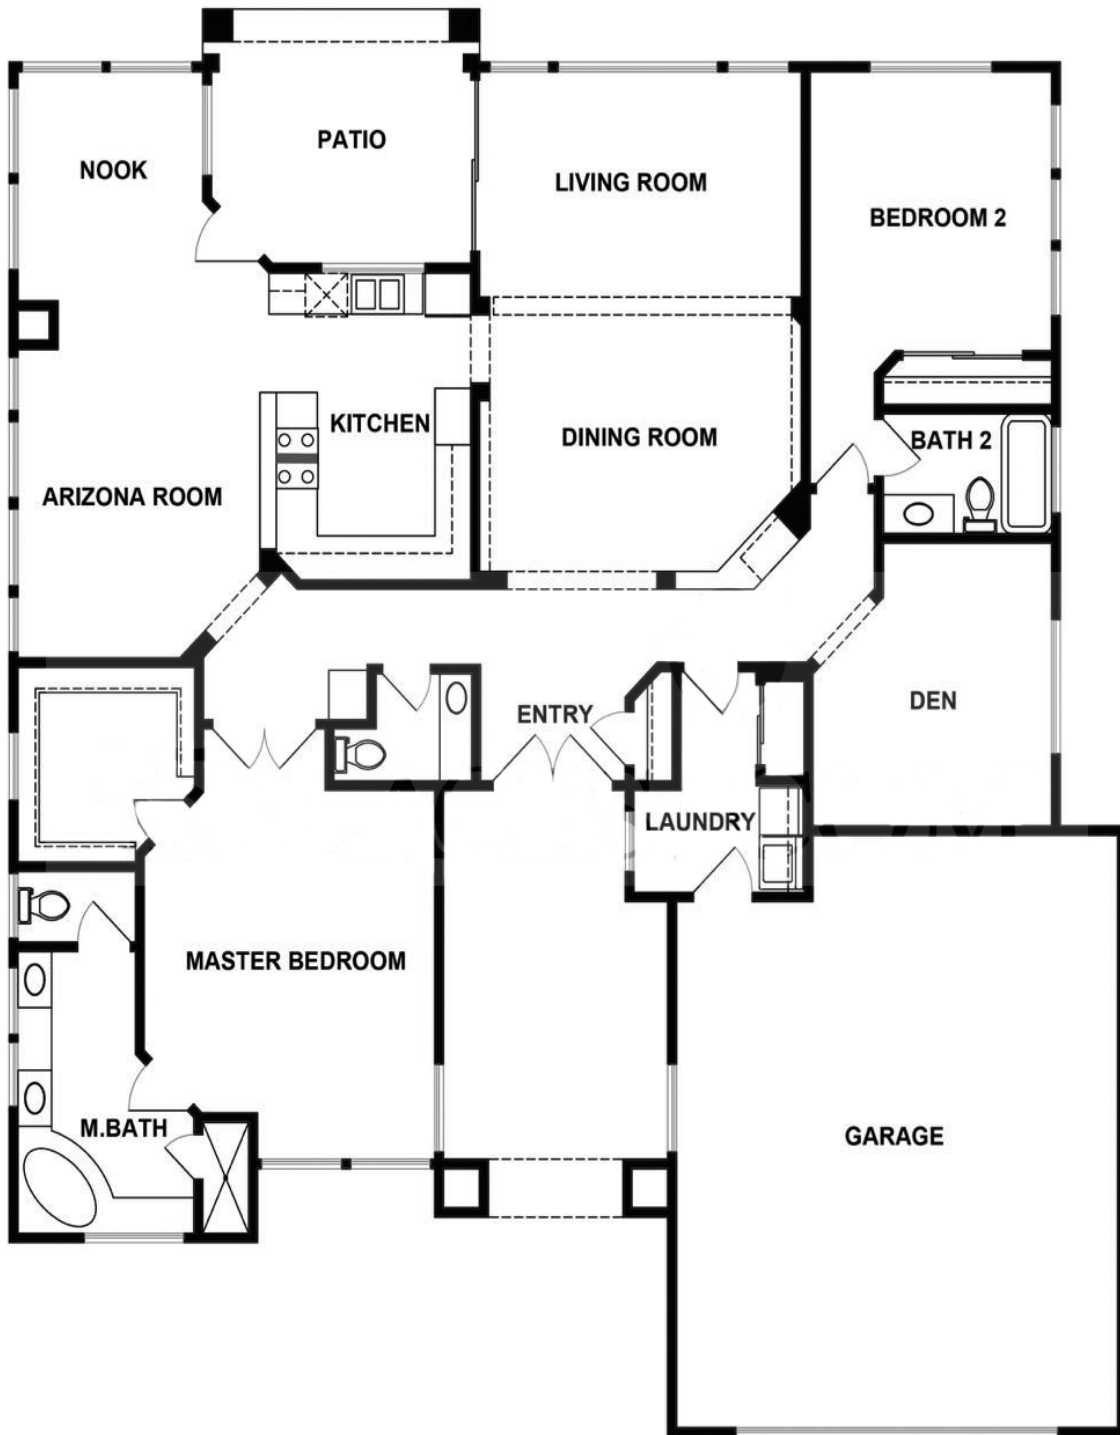

# MOUNTAIN VIEW SUN CITY – ORO VALLEY

2,076 SQUARE FEET

**MICHAEL BRAXTON**  
SUN CITY NEIGHBORHOOD REALTOR®  
CERTIFIED SENIOR/ACTIVE-ADULT REALTY SPECIALIST

520-665-3580 OFFICE 520.833.1404 CELL

MichaelBraxton@LongRealty.com