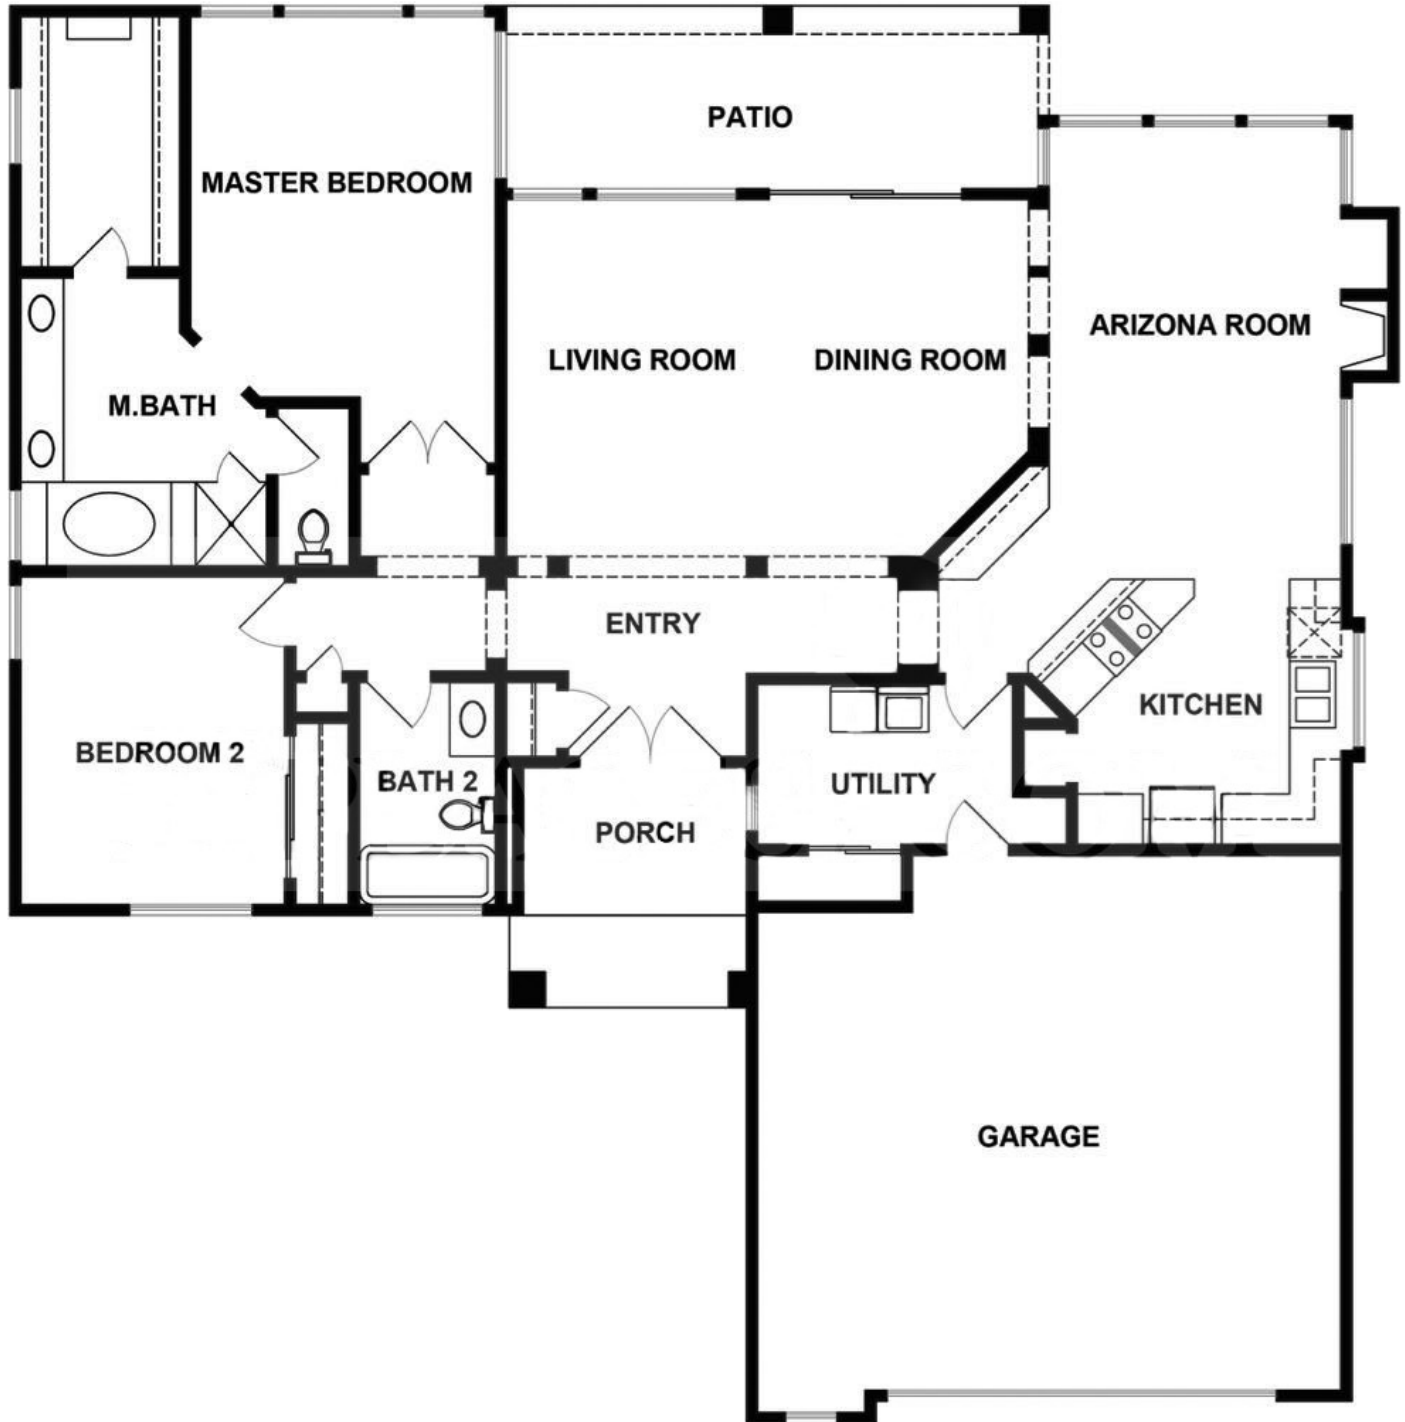

SUNRISE SUN CITY – ORO VALLEY

1,717 SQUARE FEET

MICHAEL BRAXTON
SUN CITY NEIGHBORHOOD REALTOR®
CERTIFIED SENIOR/ACTIVE-ADULT REALTY SPECIALIST
520-665-3580 OFFICE 520.833.1404 CELL
MichaelBraxton@LongRealty.com
www.MichaelBraxton.com