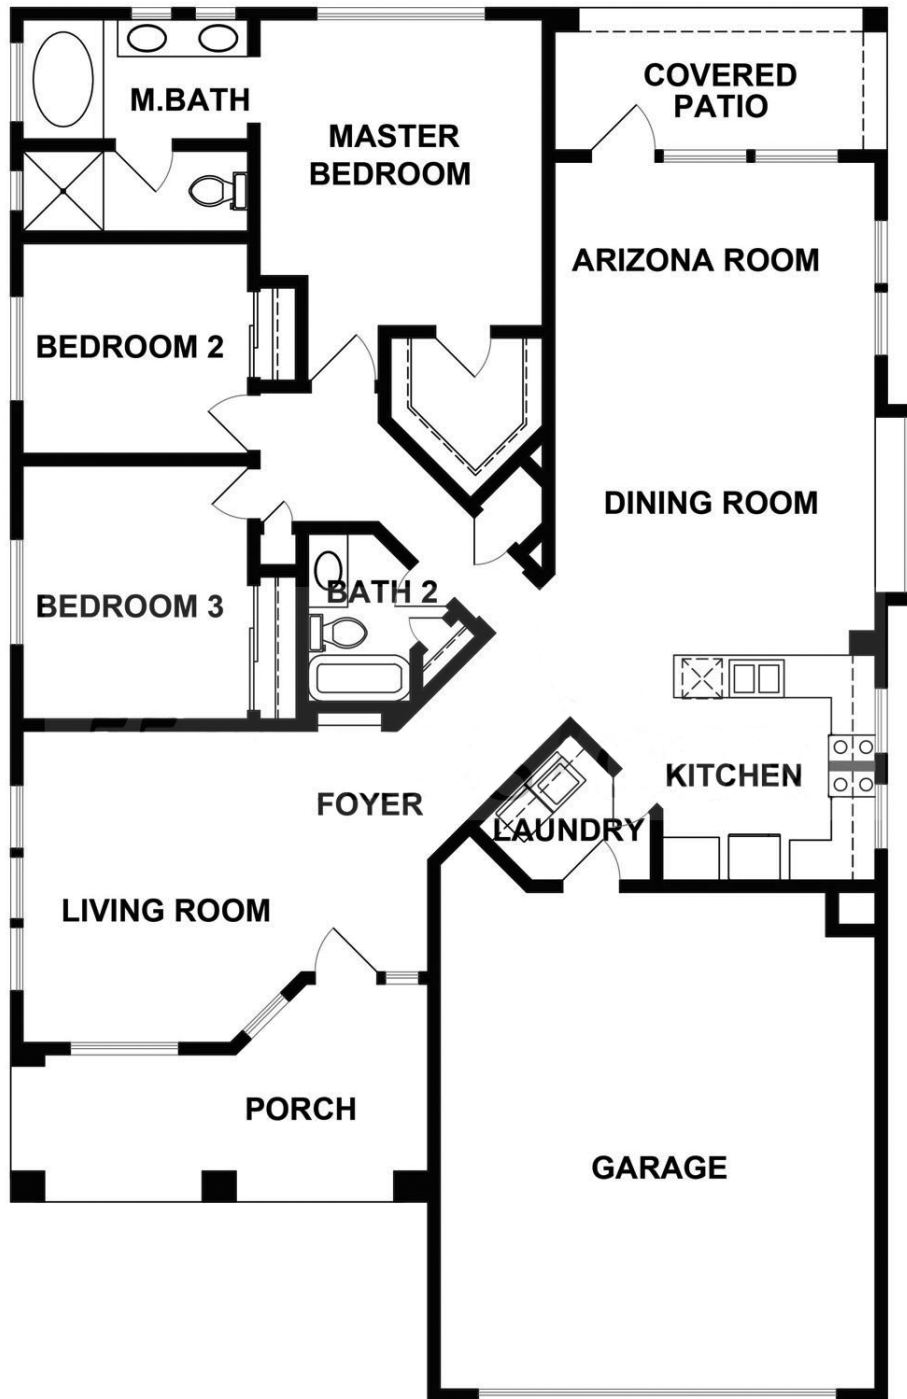

# WHITEHALL SUN CITY – ORO VALLEY

1,665 SQUARE FEET

**MICHAEL BRAXTON**  
SUN CITY NEIGHBORHOOD REALTOR®  
CERTIFIED SENIOR/ACTIVE-ADULT REALTY SPECIALIST  
520-665-3580 OFFICE 520.833.1404 CELL  
MichaelBraxton@LongRealty.com  
www.MichaelBraxton.com